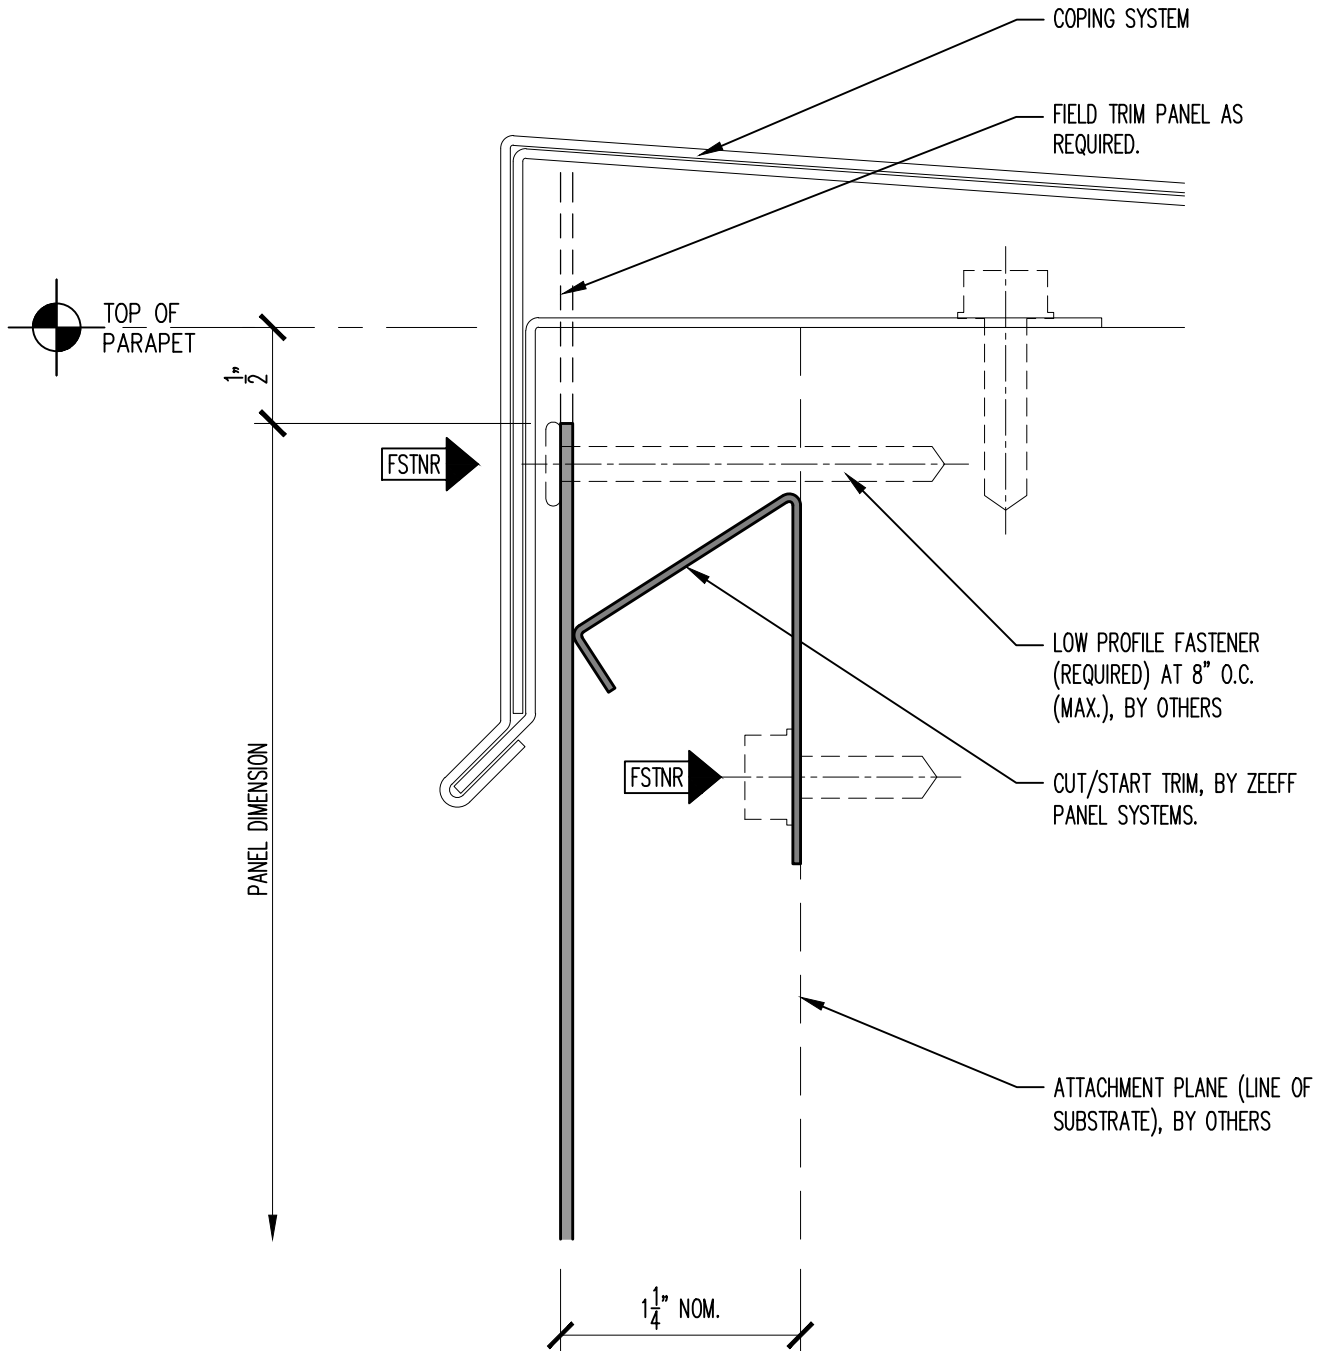

LITE SERIES DESIGN GUIDE

CUT-TO-FIT INSTALLATION

PANEL TERMINATION AT COPING

SCALE: FULL