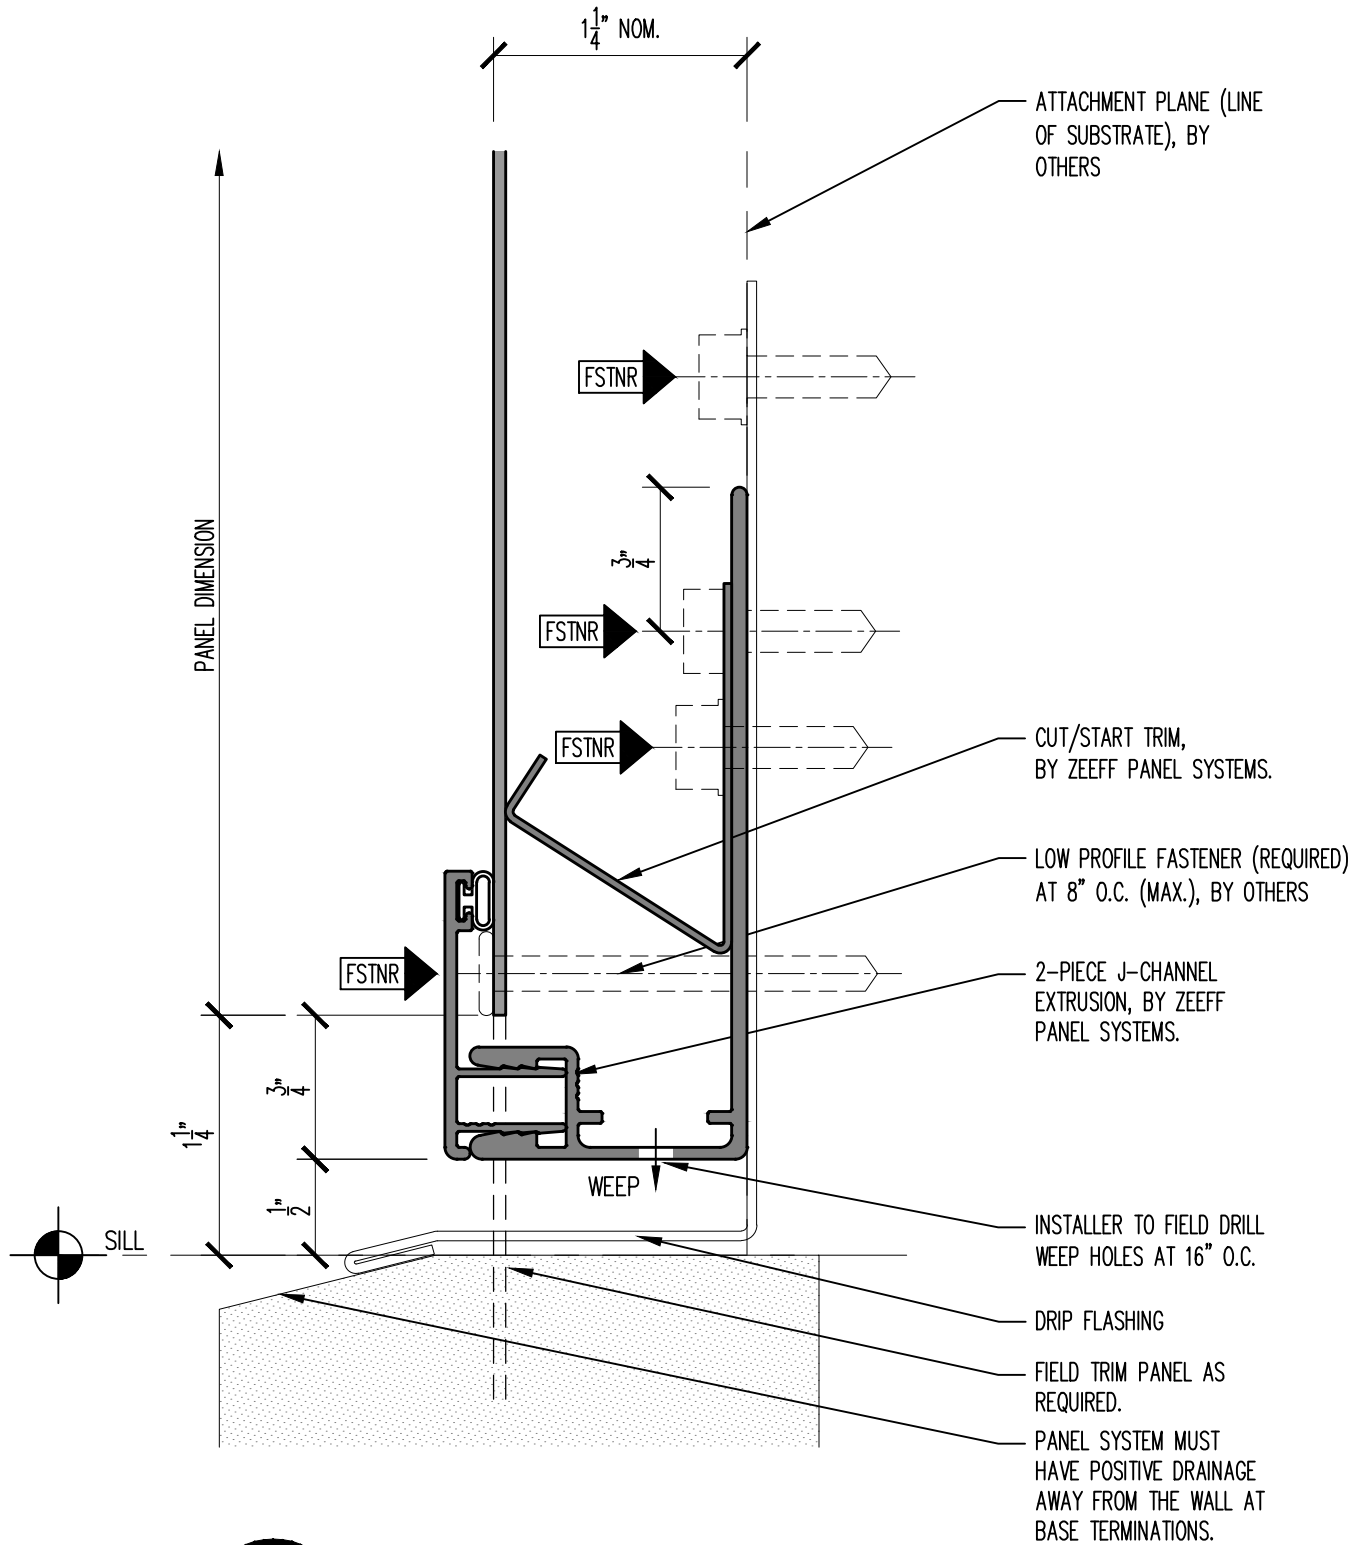

LITE SERIES DESIGN GUIDE

CUT-TO-FIT INSTALLATION

3

PANEL BASE TERMINATION

SCALE: FULL