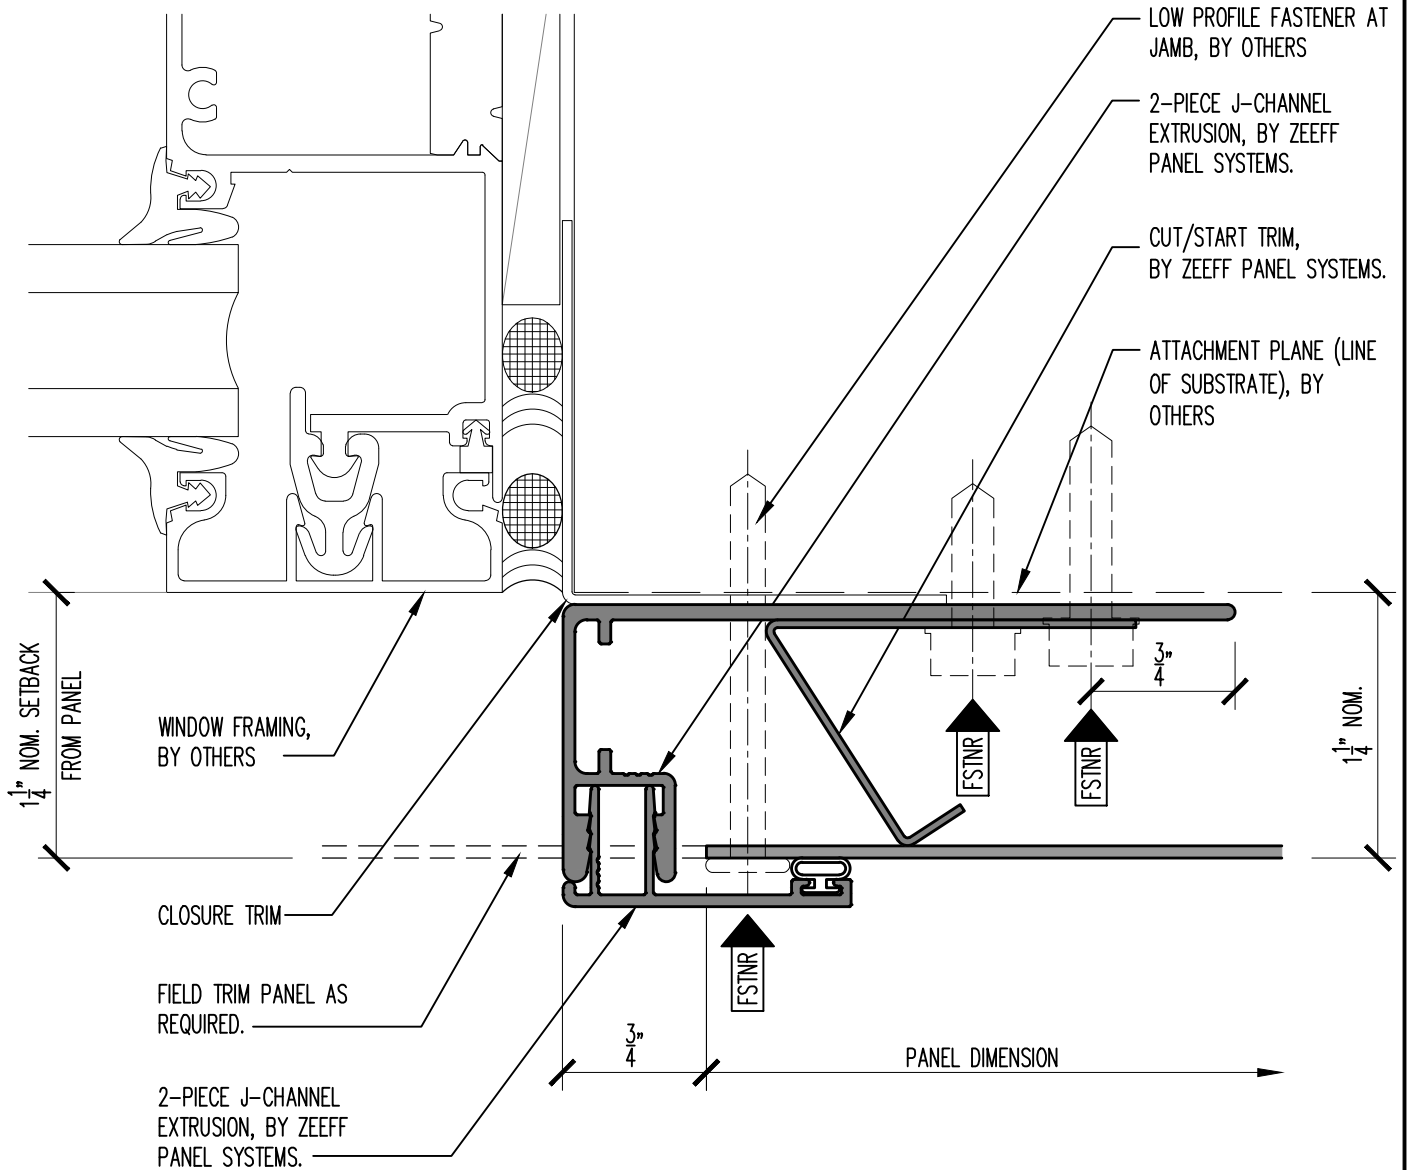

LITE SERIES DESIGN GUIDE

CUT-TO-FIT INSTALLATION

PANEL JAMB DETAIL AT WINDOW / DOOR JAMB

SCALE: FULL