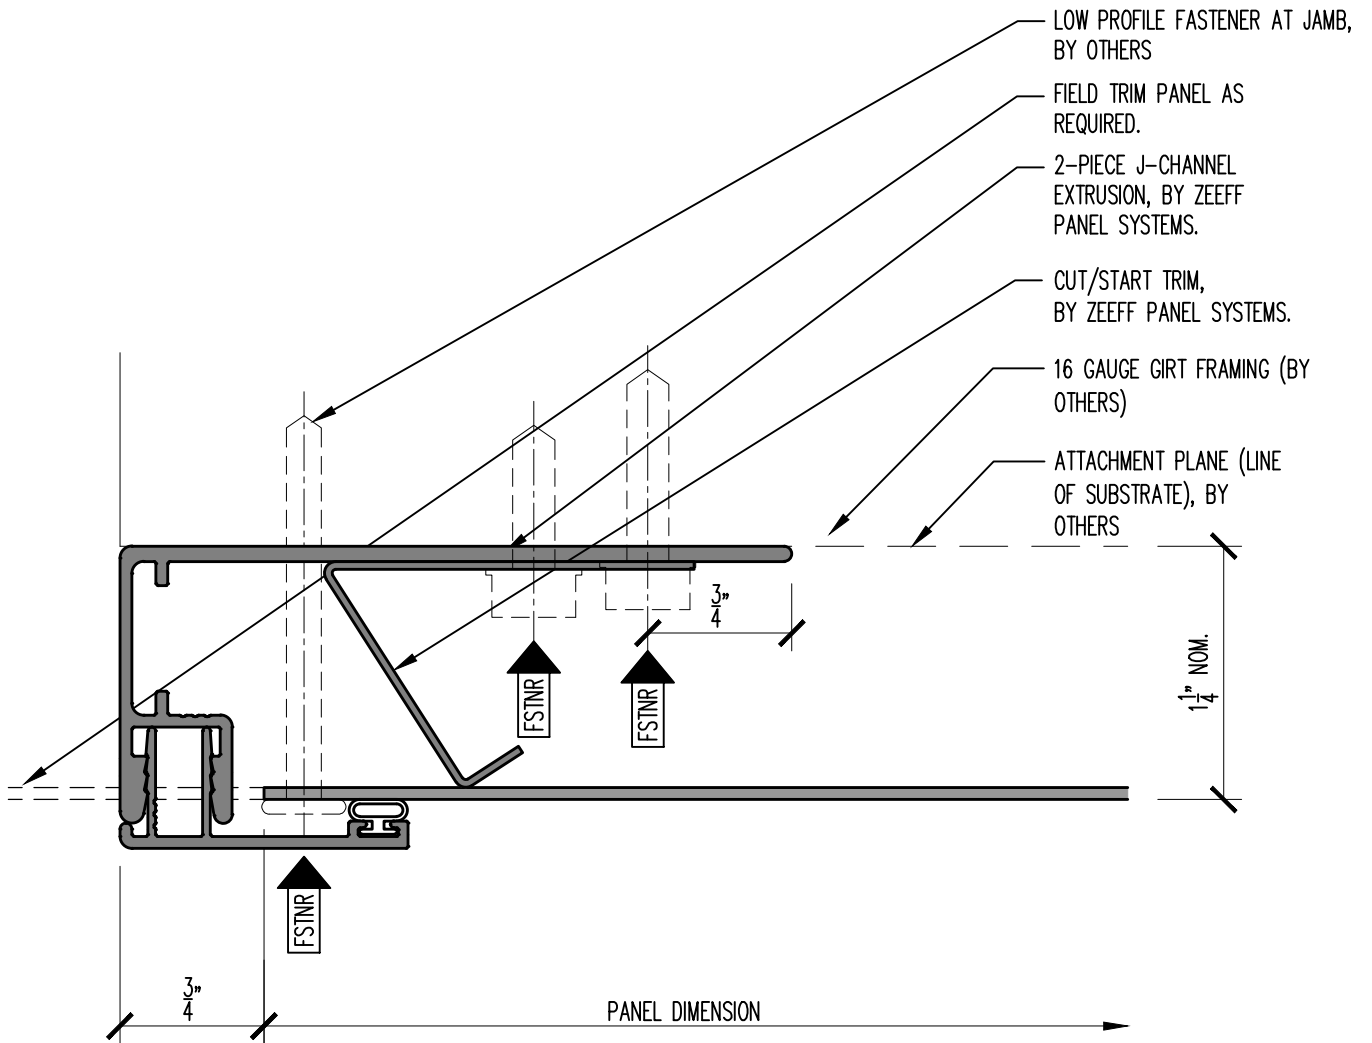

LITE SERIES DESIGN GUIDE

CUT-TO-FIT INSTALLATION

11

PANEL JAMB TERMINATION AT END WALL

SCALE: FULL