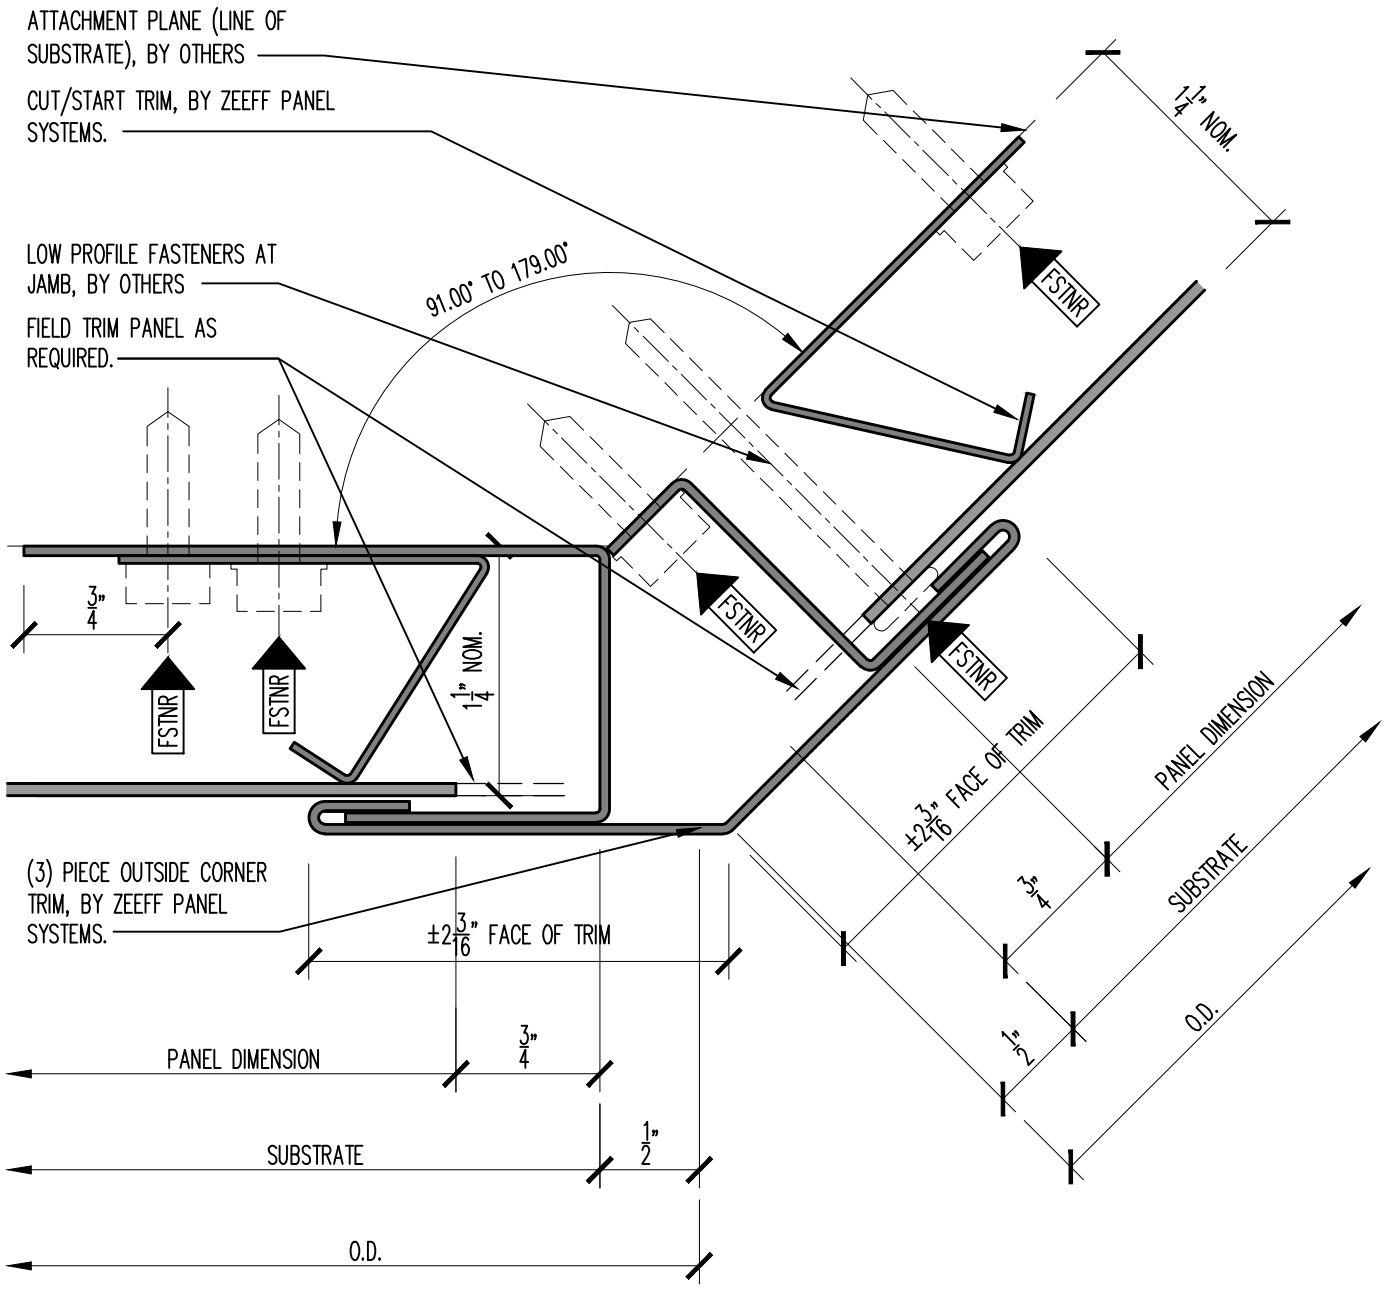

# LITE SERIES DESIGN GUIDE

## CUT-TO-FIT INSTALLATION

**20** NON-90° OUTSIDE CORNER DETAIL  
SCALE: FULL