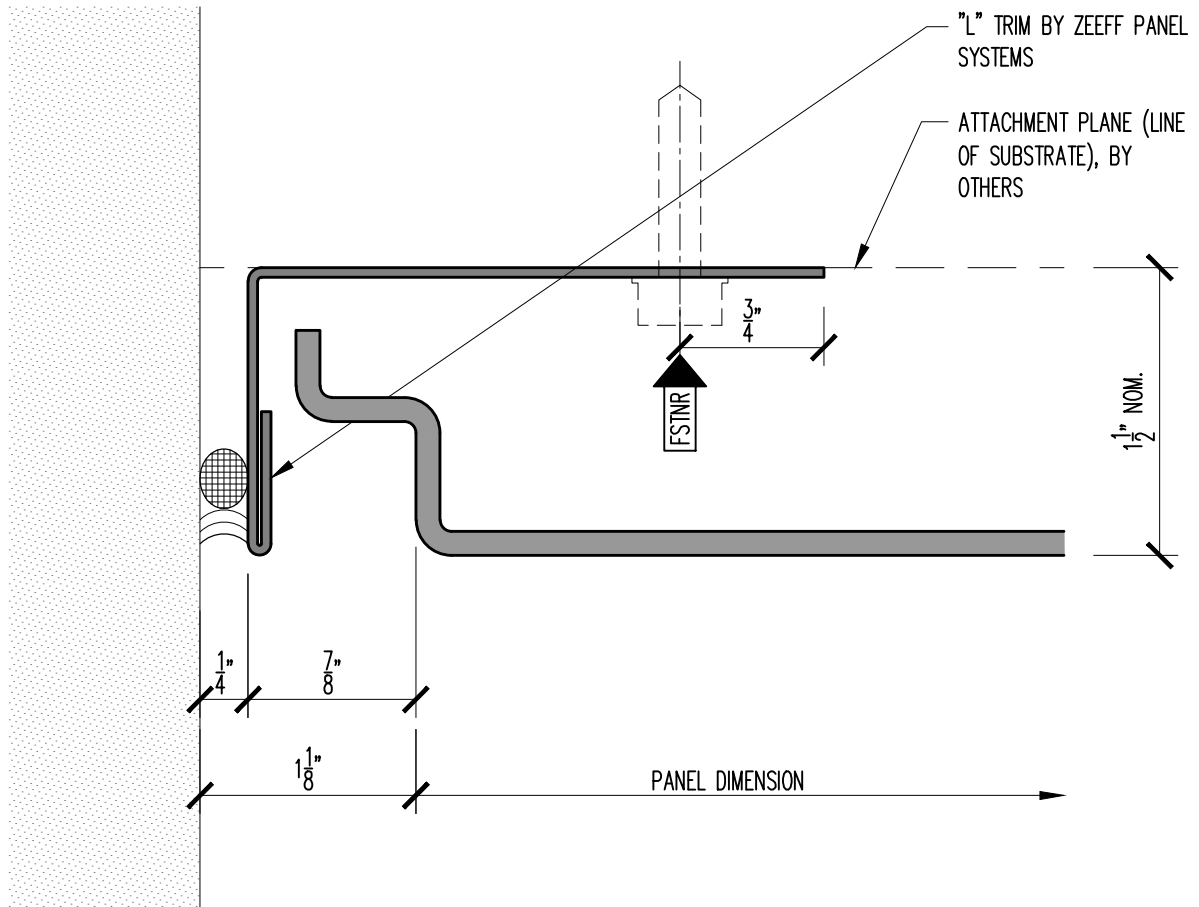

# ORIGIN SERIES DESIGN GUIDE

## .125" ARCHITECTURAL INSTALLATION

4