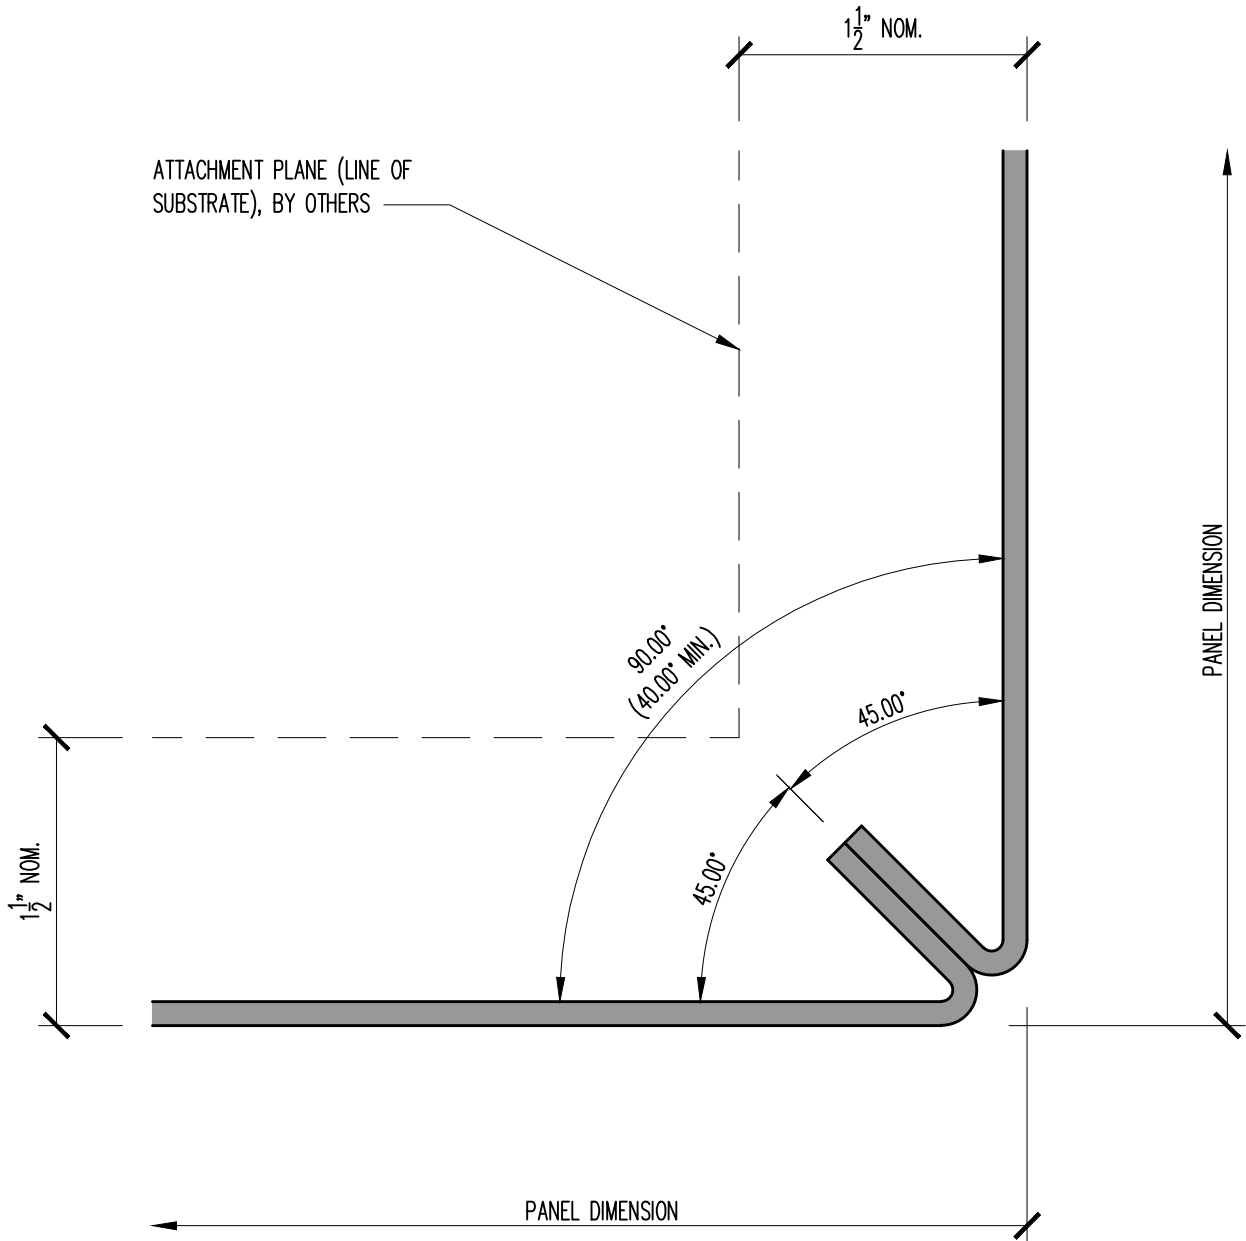

# ORIGIN SERIES DESIGN GUIDE

## .125" ARCHITECTURAL INSTALLATION

### 90° KNIFE EDGE CORNER DETAIL

SCALE: FULL

INFO@ZEEFFPANELS.COM | WWW.ZEEFFPANELS.COM

FULLY TESTED: AAMA 508 | ASTM E330 | ASTM E283 | ASTM E1233 | ASTM E331 | AAMA 505.1