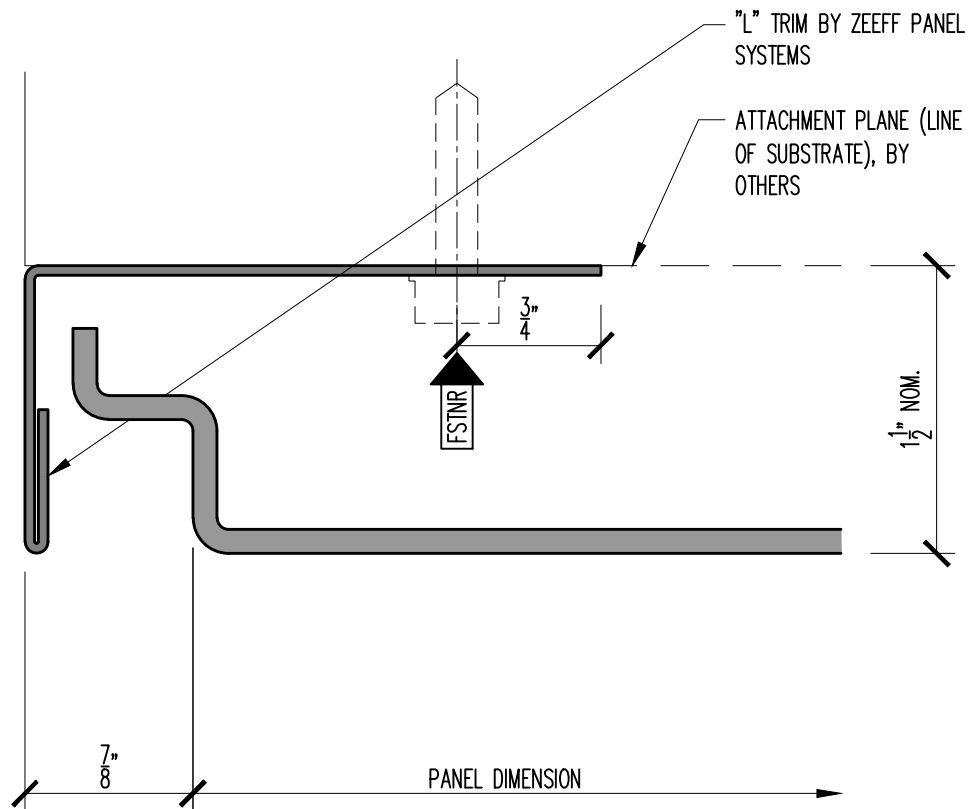

ORIGIN SERIES DESIGN GUIDE

.125" ARCHITECTURAL INSTALLATION

11

PANEL JAMB TERMINATION AT END WALL

SCALE: FULL