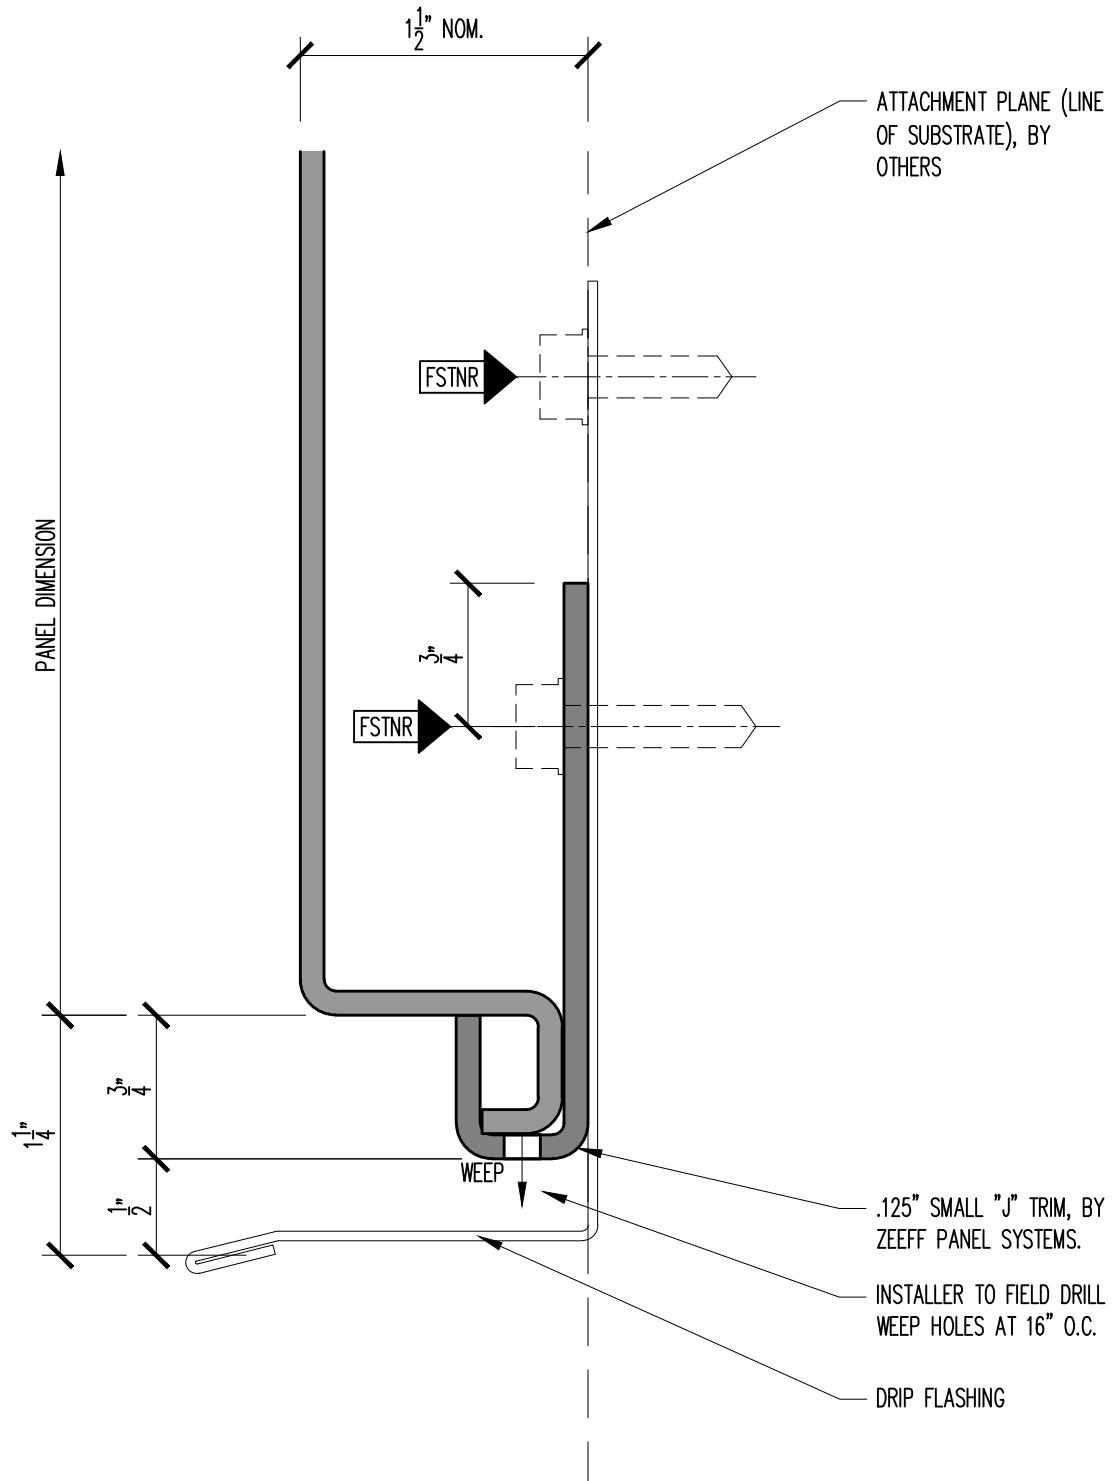

ORIGIN SERIES DESIGN GUIDE

.125" ARCHITECTURAL INSTALLATION

12

PANEL BASE TERMINATION OVER ROOF

SCALE: FULL