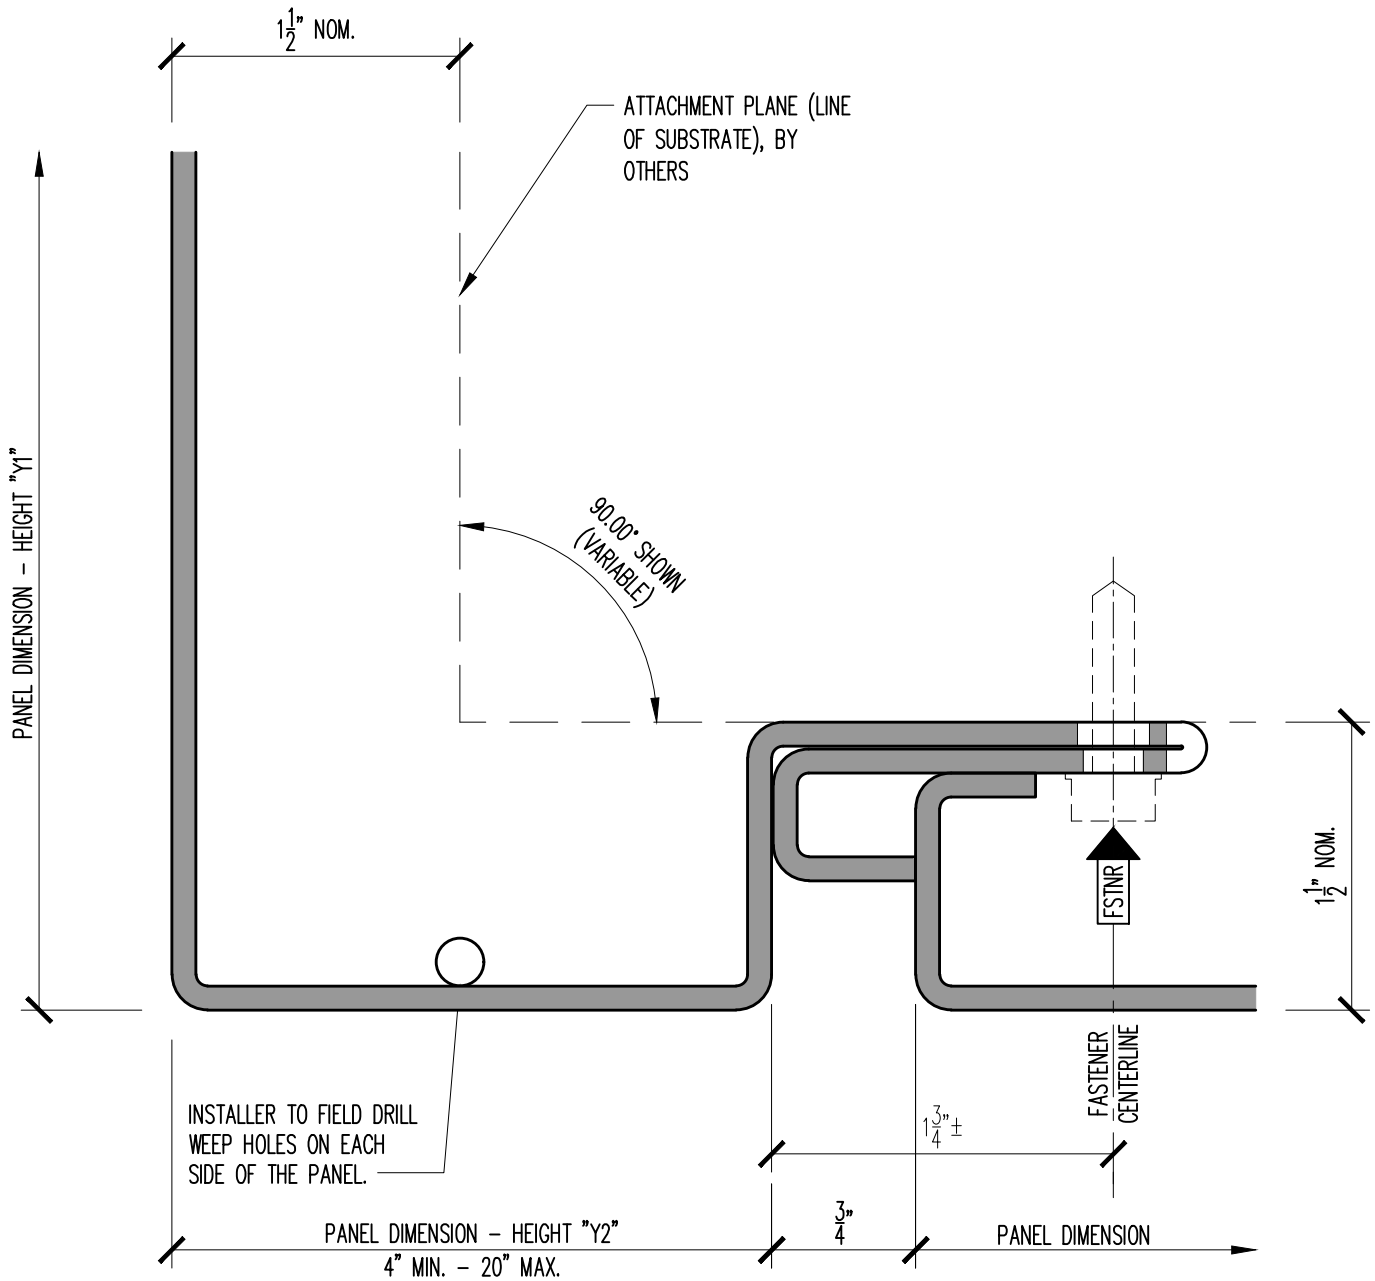

ORIGIN SERIES DESIGN GUIDE

.125" ARCHITECTURAL INSTALLATION

13

FASCIA TO SOFFIT (SIDE) TRANSITION

SCALE: FULL