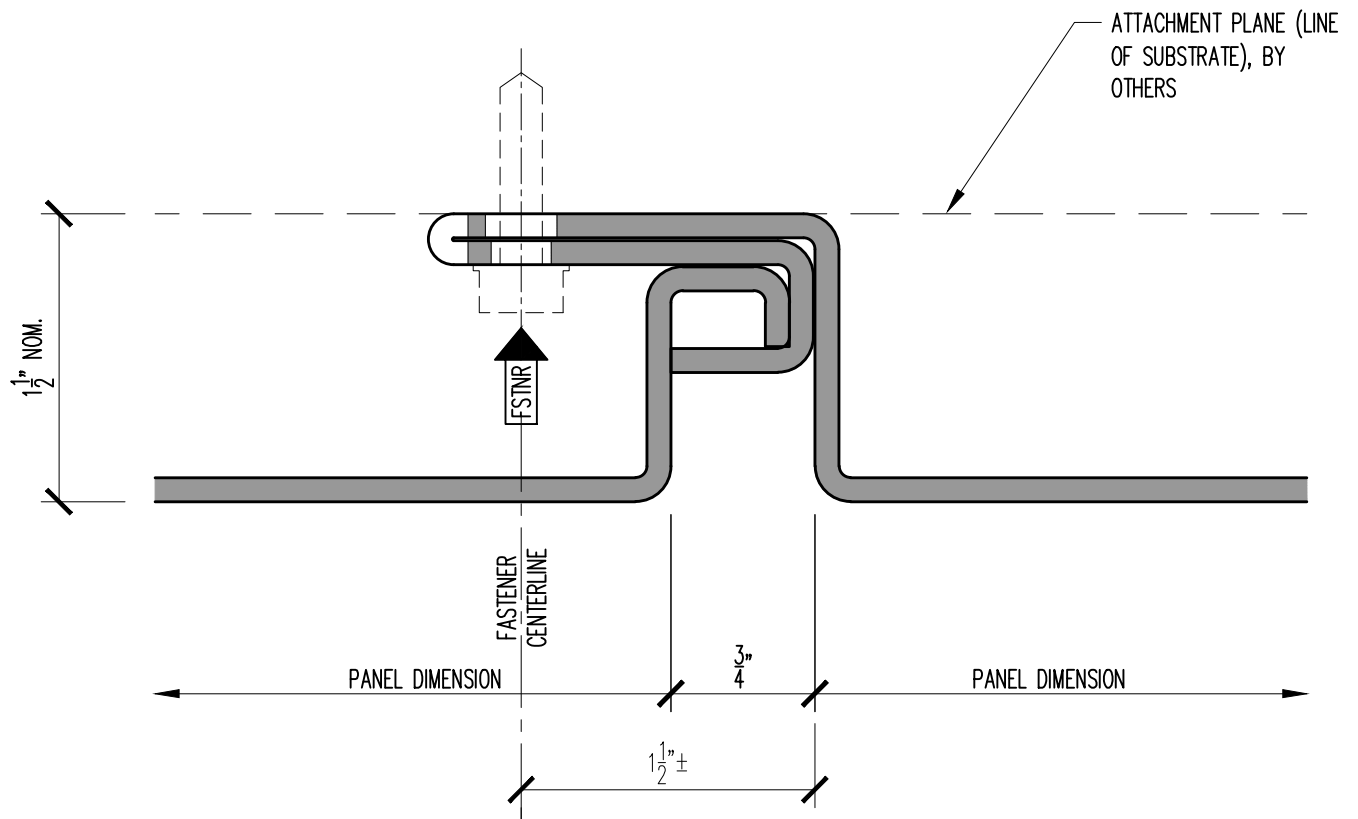

# ORIGIN SERIES DESIGN GUIDE

## .125" ARCHITECTURAL INSTALLATION

17

### SOFFIT PANEL HORIZONTAL JOINT

SCALE: FULL