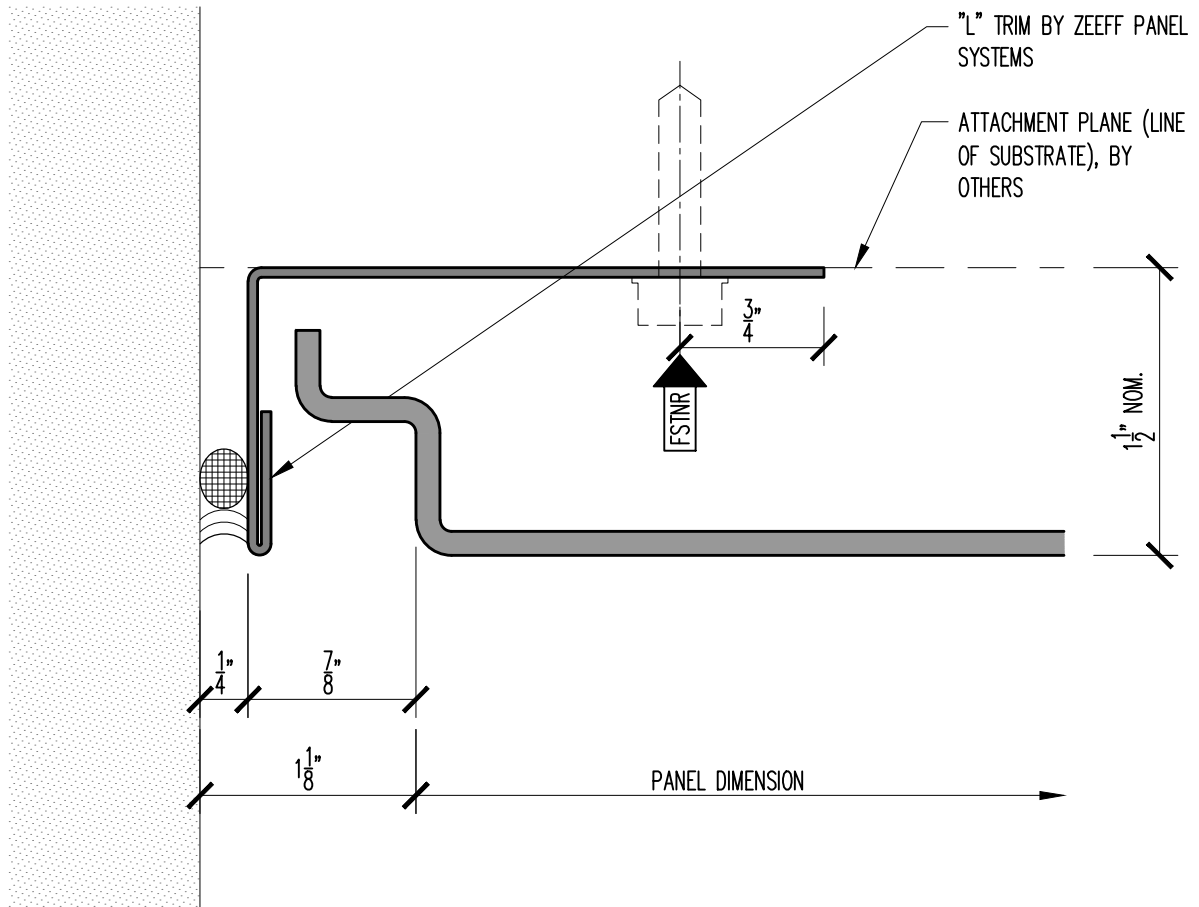

ORIGIN SERIES DESIGN GUIDE

.125" ARCHITECTURAL INSTALLATION

18

PANEL JAMB TERMINATION AT SOFFIT

SCALE: FULL