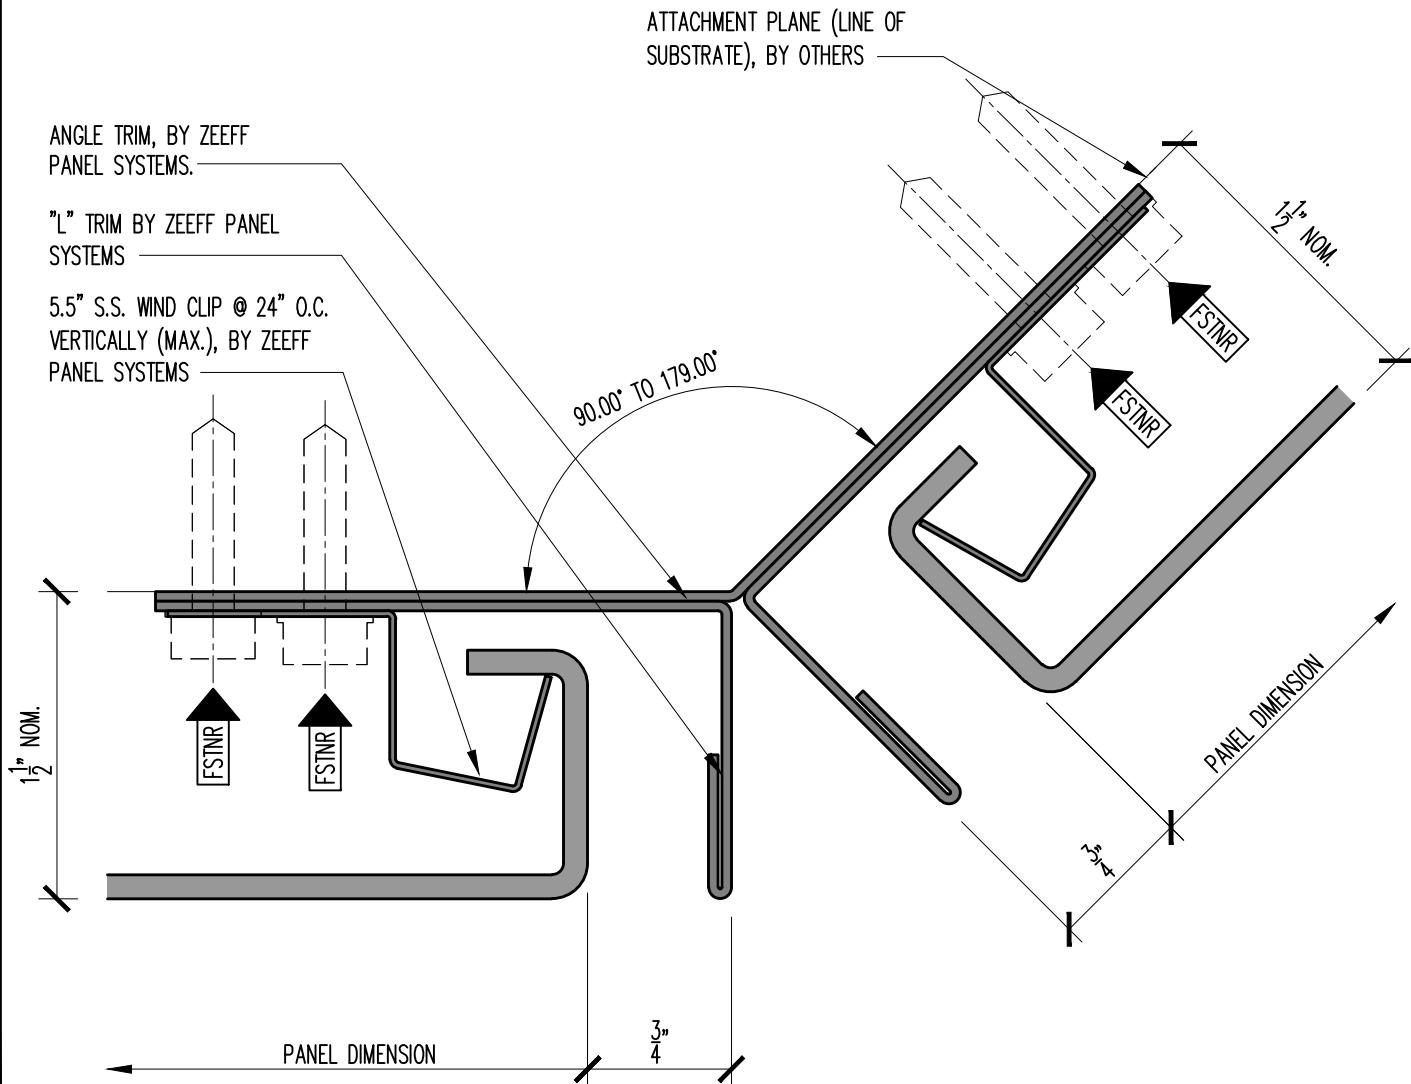

ORIGIN SERIES DESIGN GUIDE

.125" ARCHITECTURAL INSTALLATION

22A

3-PC TRIM OUTSIDE CORNER DETAIL

SCALE: FULL