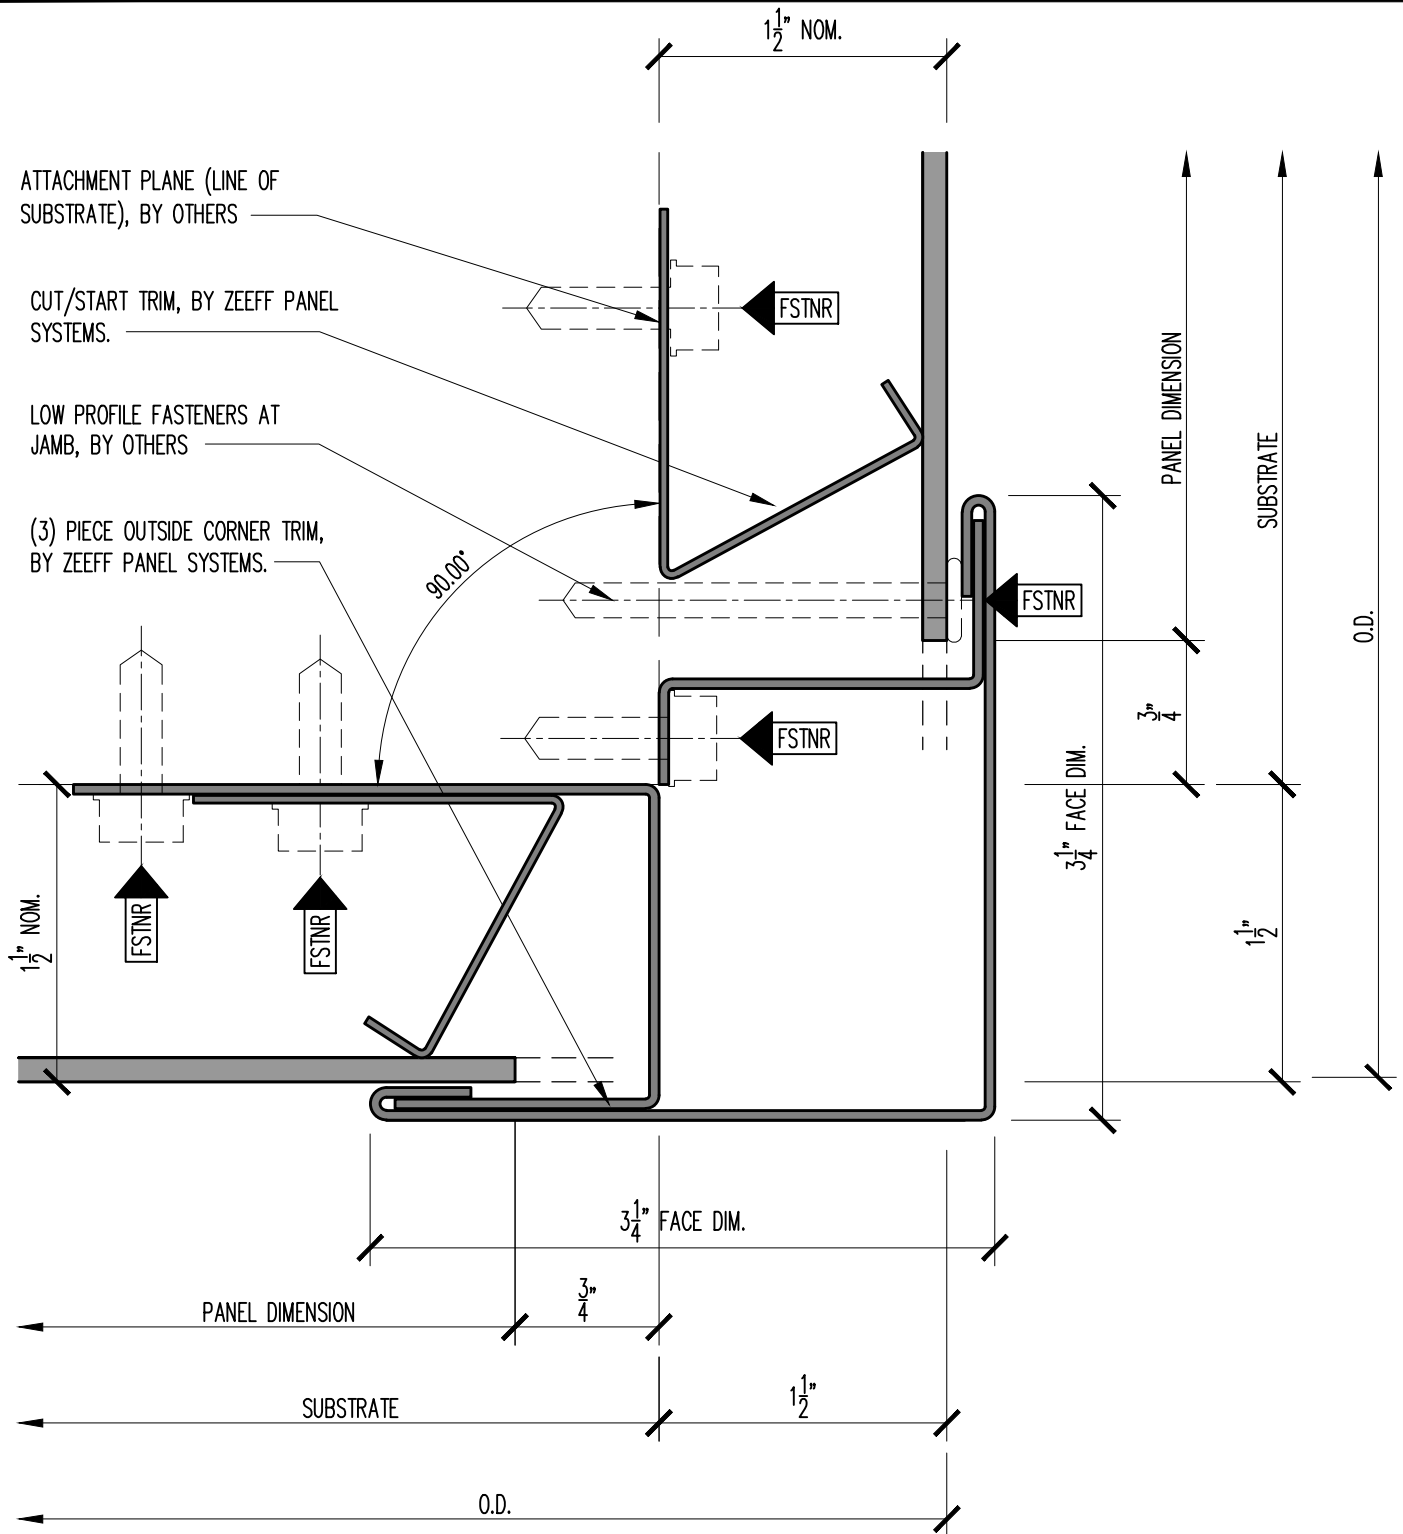

# ORIGIN SERIES DESIGN GUIDE

## .125" ALUM. TRIM INSTALLATION

6

(3) PIECE TRIM 90° OUTSIDE CORNER DETAIL

SCALE: FULL