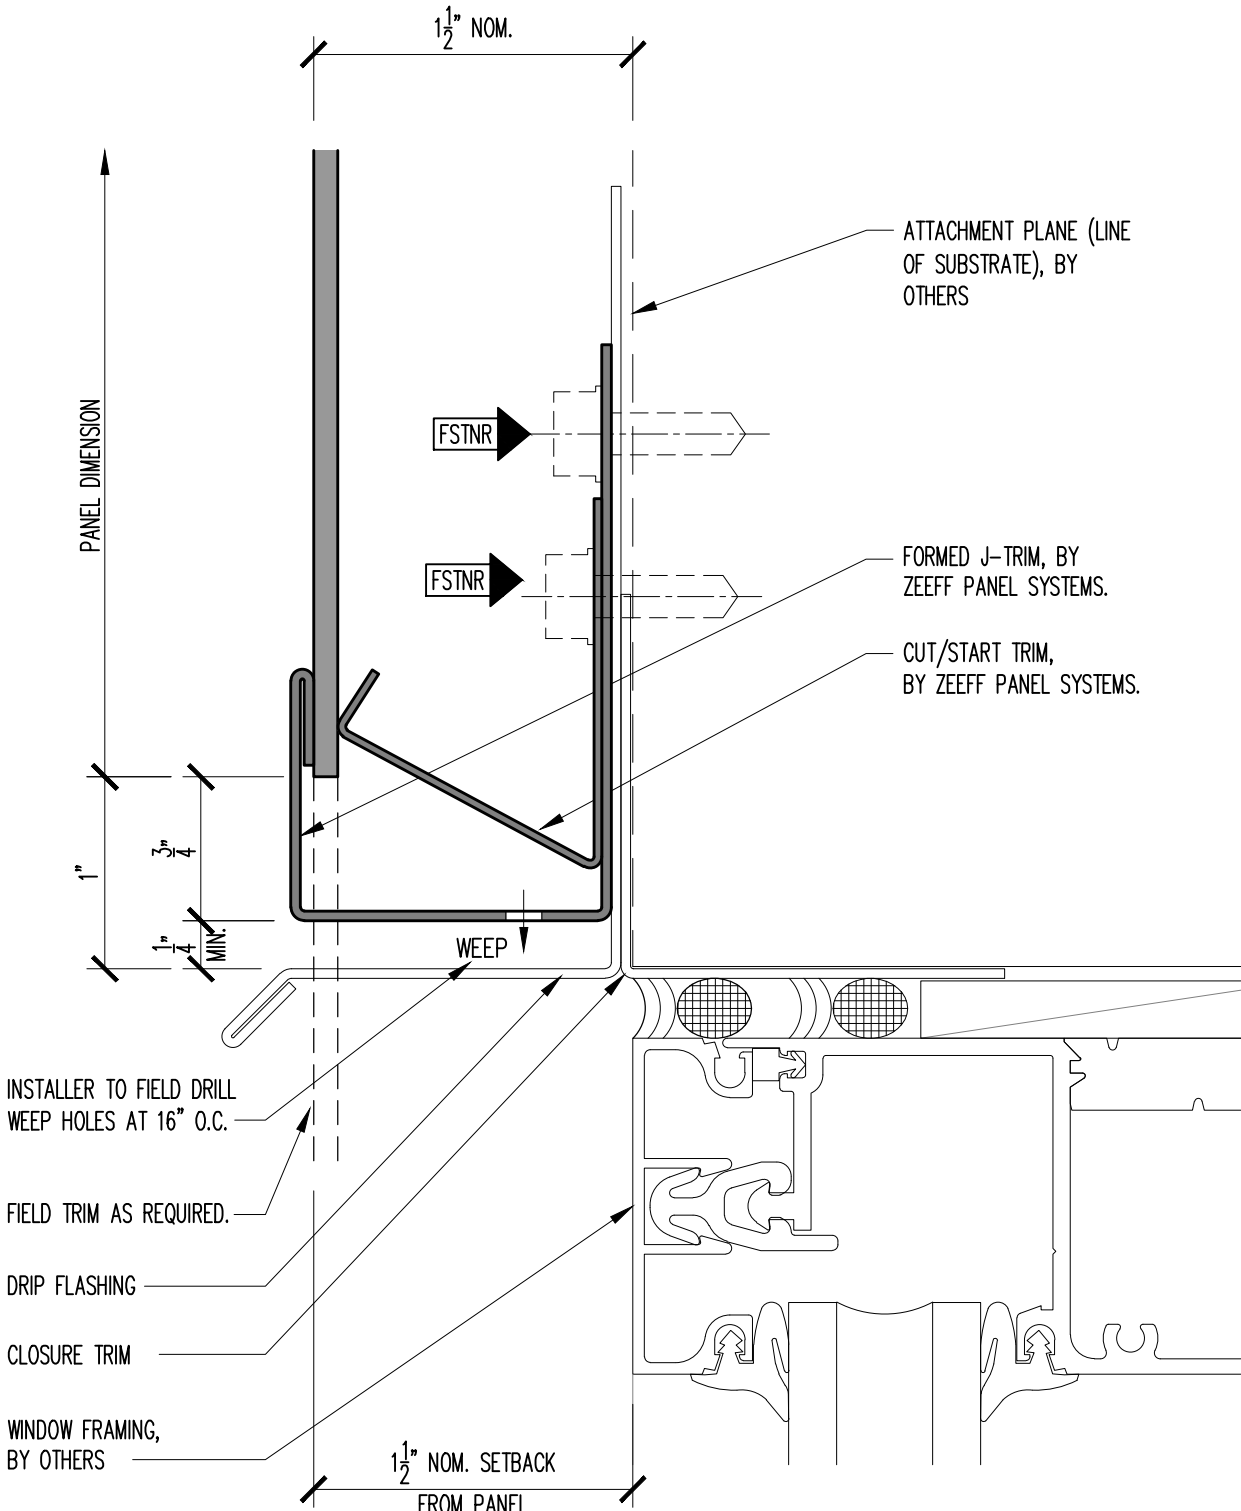

ORIGIN SERIES DESIGN GUIDE

.125" ALUM. TRIM INSTALLATION

8

PANEL BASE DETAIL AT WINDOW / DOOR HEAD

SCALE: FULL