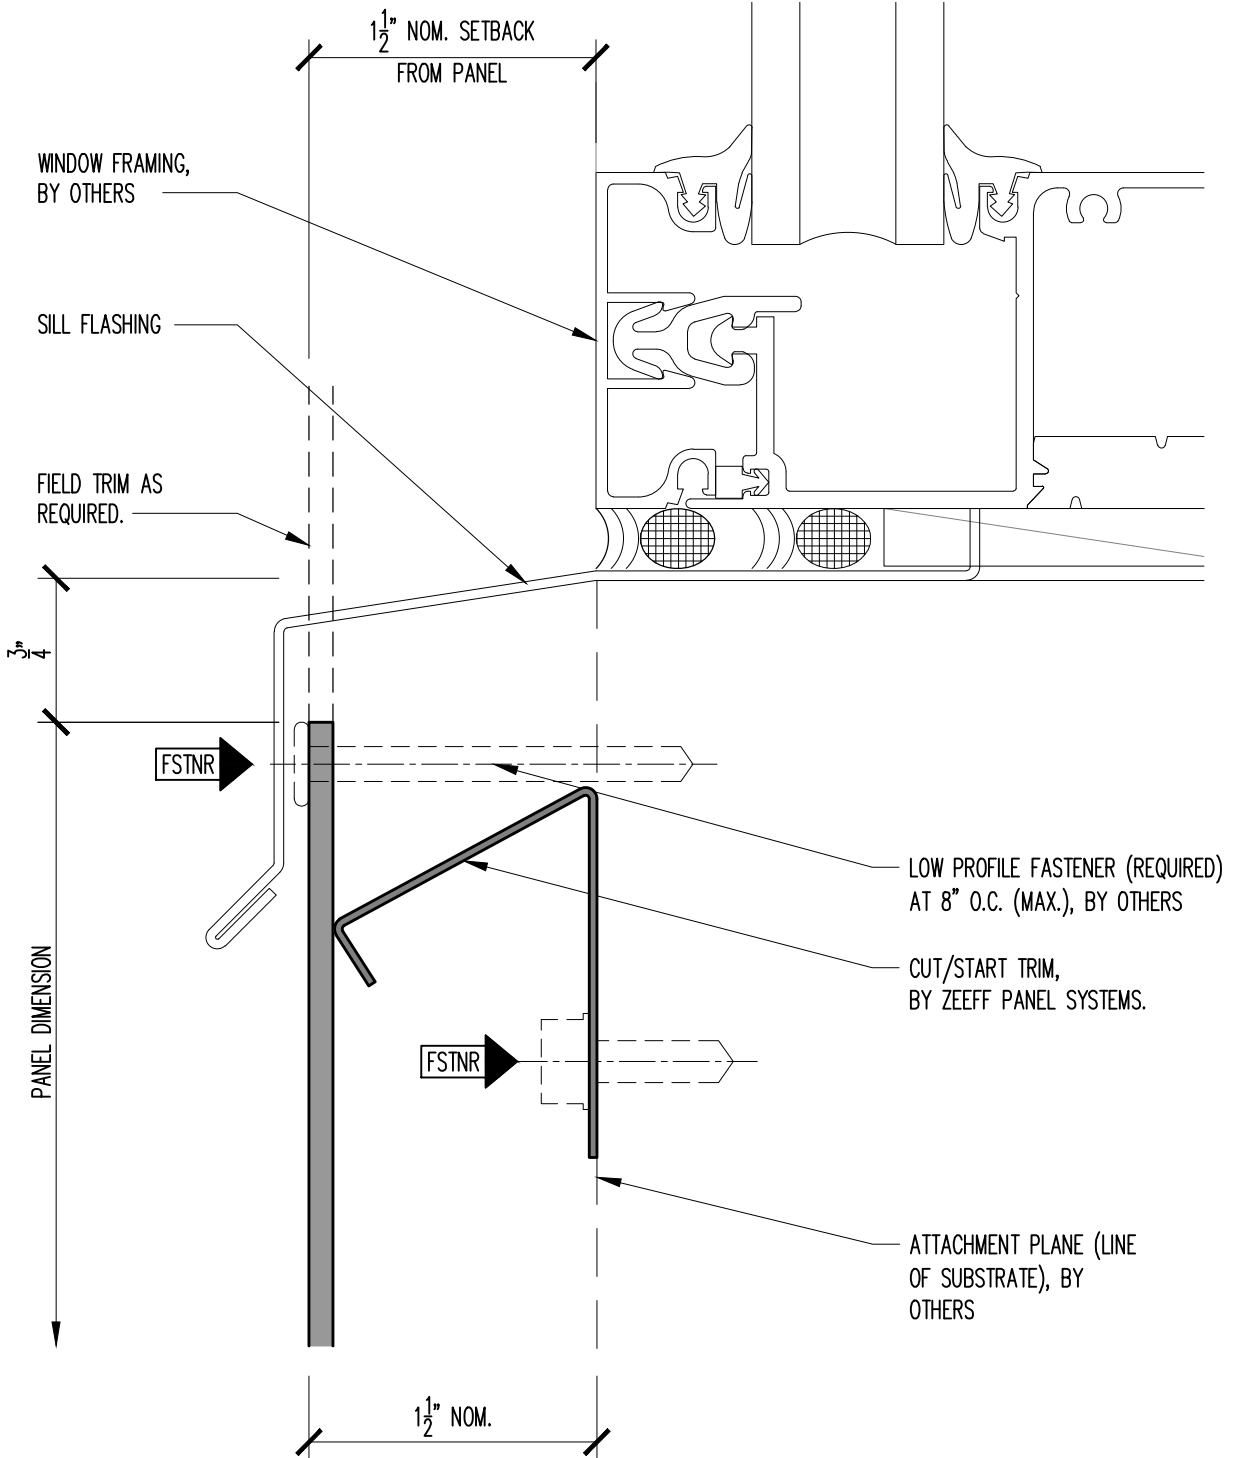

# ORIGIN SERIES DESIGN GUIDE

## .125" ALUM. TRIM INSTALLATION

10

### PANEL HEAD DETAIL AT WINDOW SILL

SCALE: FULL