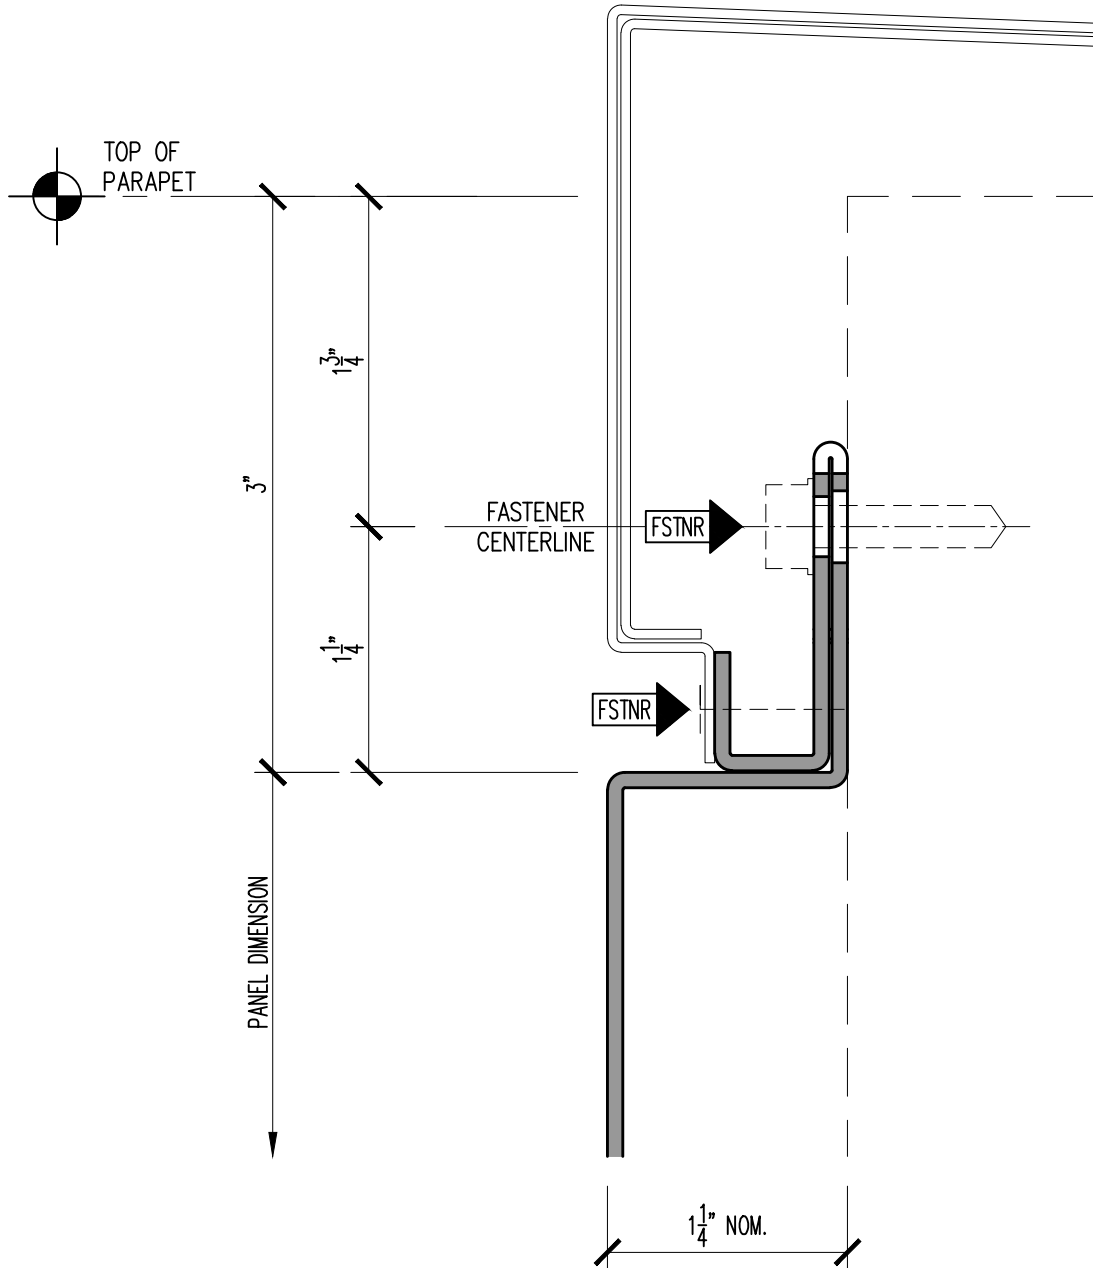

ORIGIN SERIES DESIGN GUIDE ARCHITECTURAL INSTALLATION

PANEL TERMINATION AT COPING

SCALE: FULL