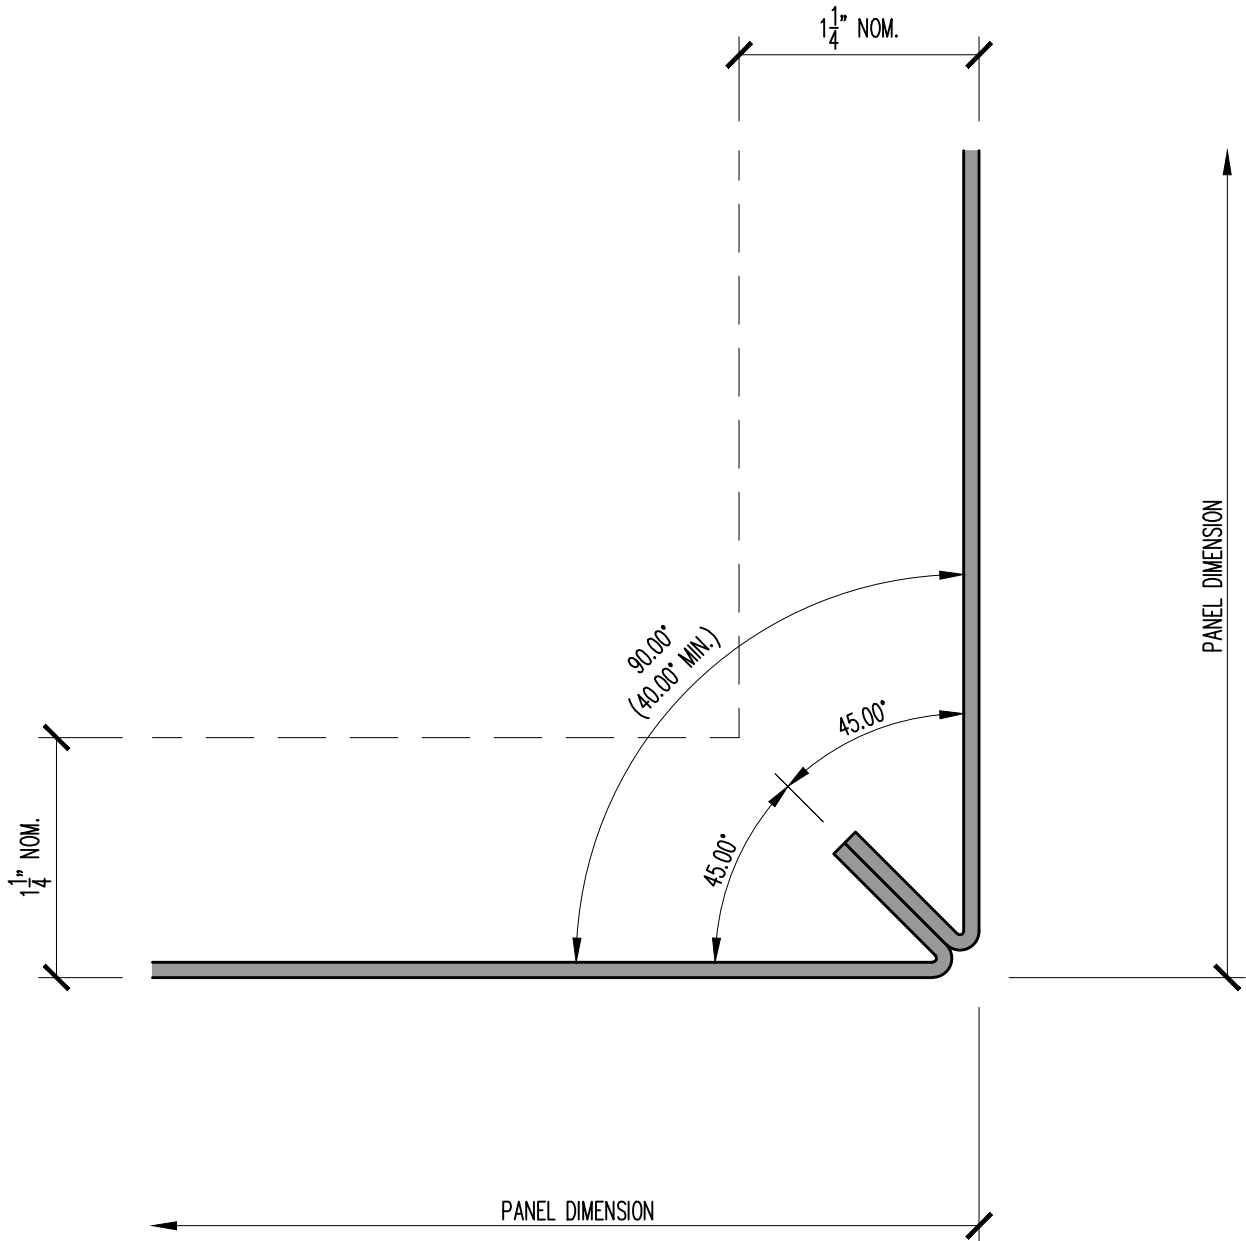

ORIGIN SERIES DESIGN GUIDE ARCHITECTURAL INSTALLATION

90° KNIFE EDGE CORNER DETAIL

SCALE: FULL

INFO@ZEEFFPANELS.COM | WWW.ZEEFFPANELS.COM

FULLY TESTED: AAMA 508 | ASTM E330 | ASTM E283 | ASTM E1233 | ASTM E331 | AAMA 505.1

D07