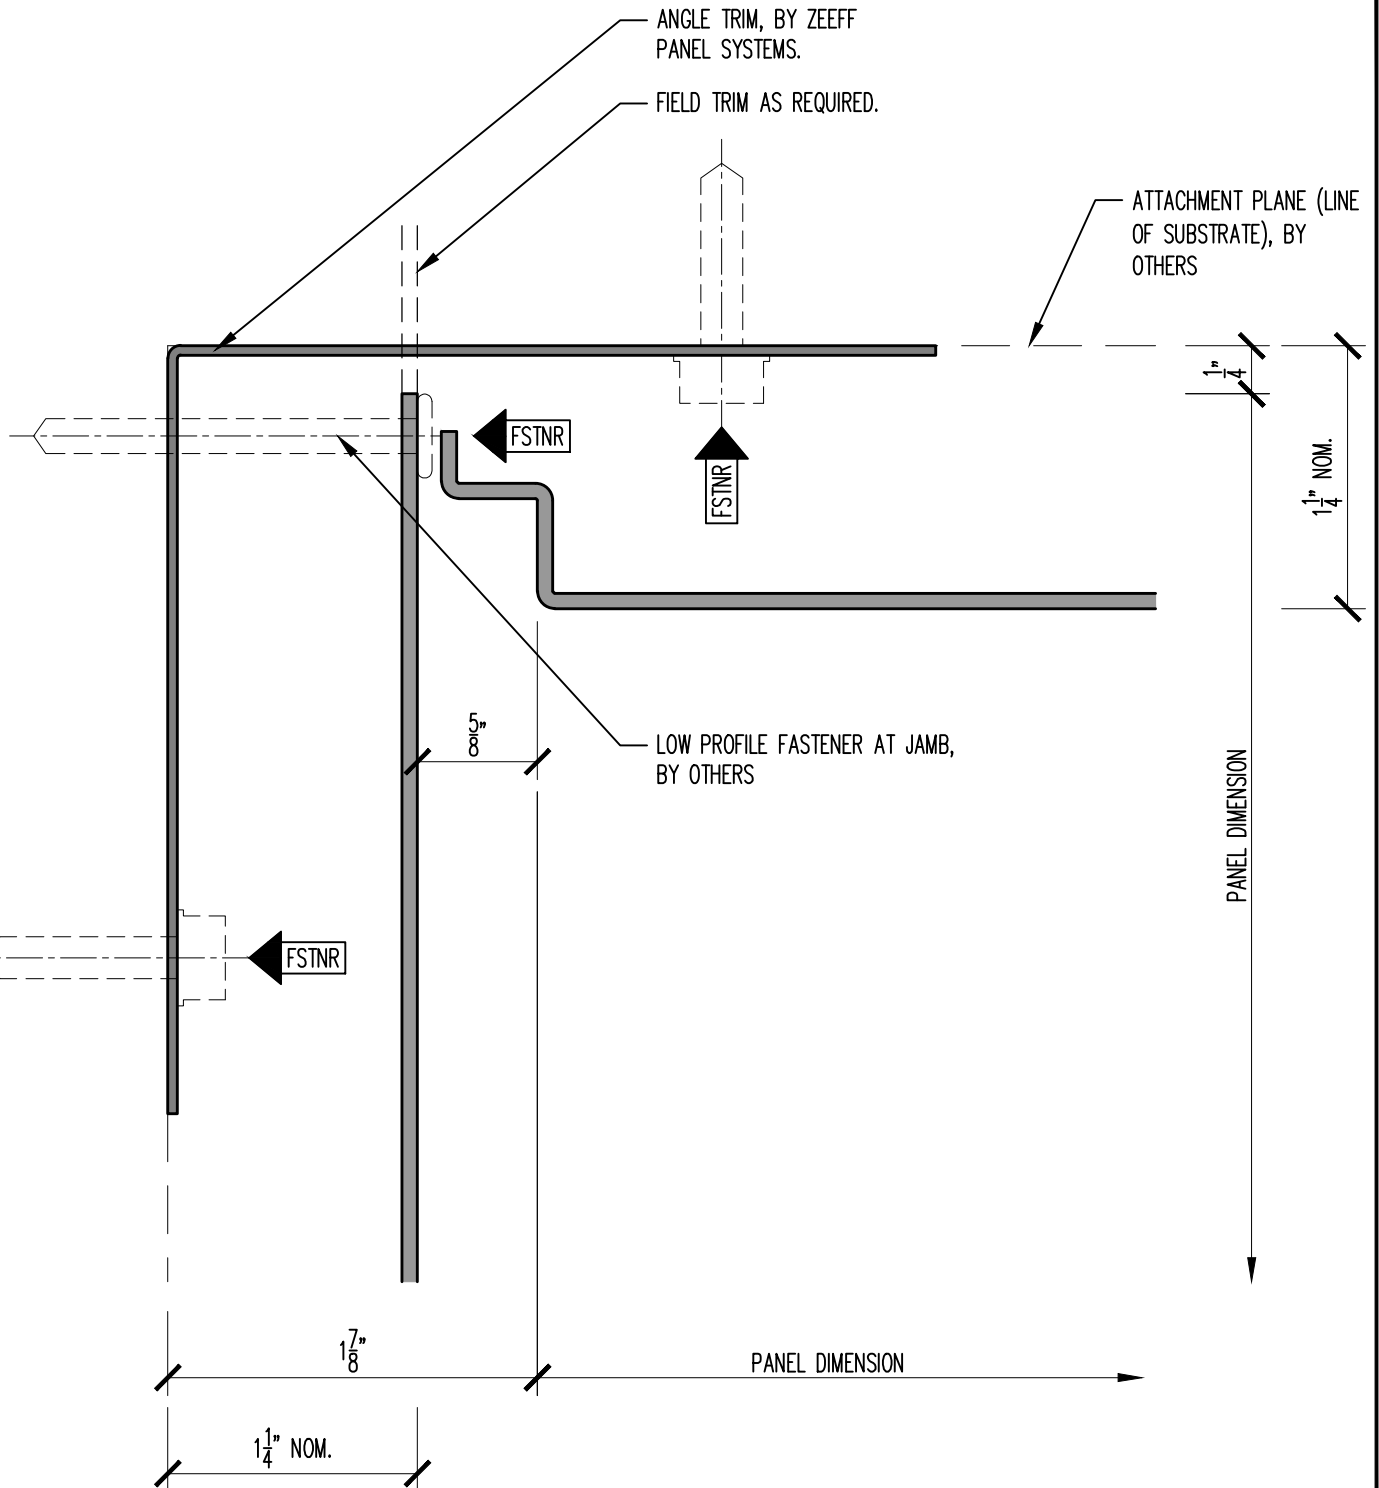

ORIGIN SERIES DESIGN GUIDE ARCHITECTURAL INSTALLATION

7

90° INSIDE CORNER DETAIL

SCALE: FULL

INFO@ZEEFFPANELS.COM | WWW.ZEEFFPANELS.COM

FULLY TESTED: AAMA 508 | ASTM E330 | ASTM E283 | ASTM E1233 | ASTM E331 | AAMA 505.1

D08