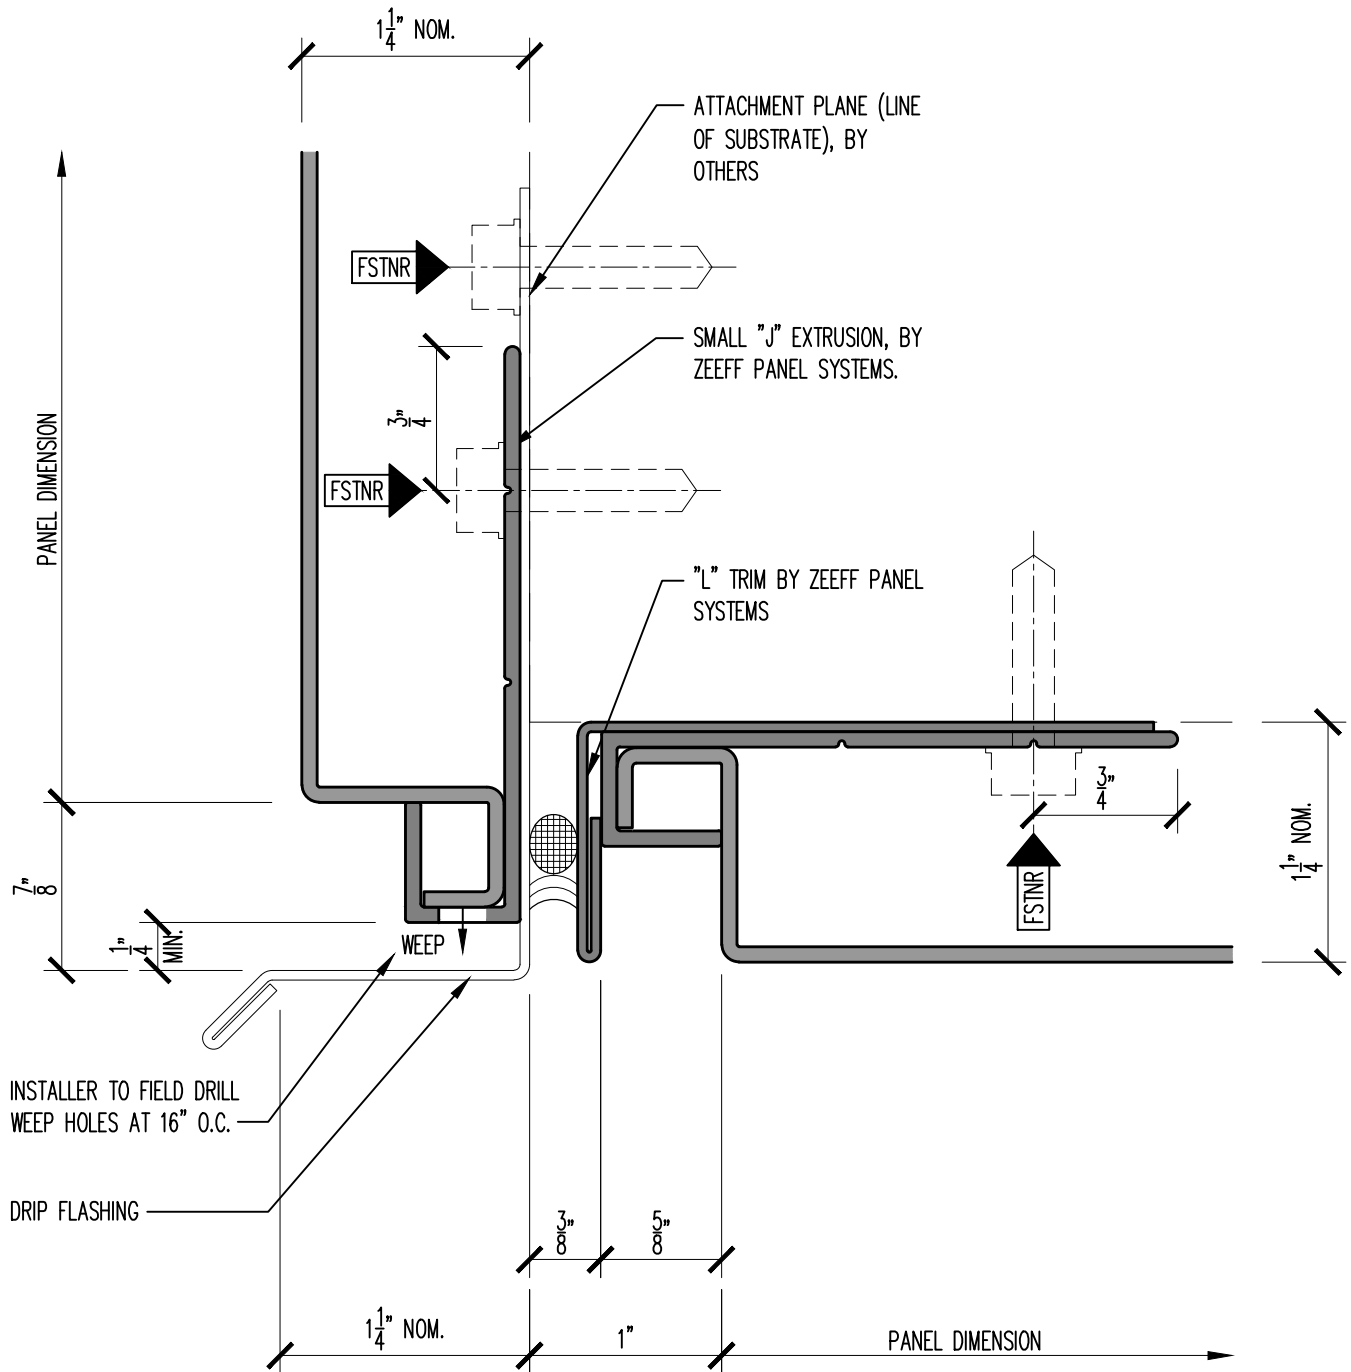

ORIGIN SERIES DESIGN GUIDE ARCHITECTURAL INSTALLATION

13A

FASCIA TO SOFFIT (TRIM) TRANSITION

SCALE: FULL