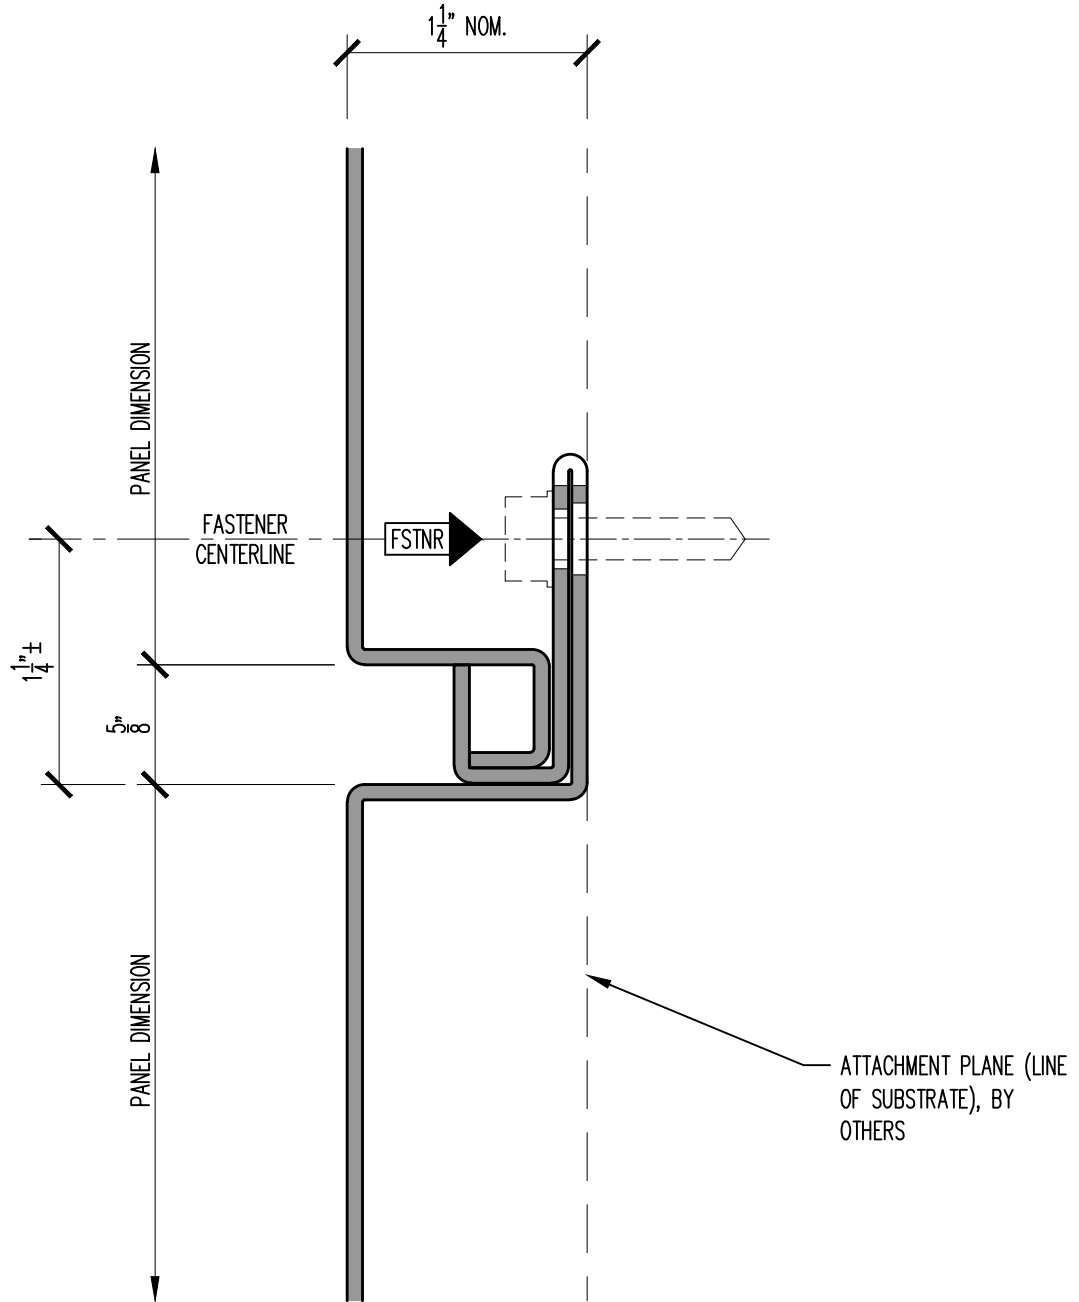

ORIGIN SERIES DESIGN GUIDE

CUT-TO-FIT INSTALLATION

2

PANEL HORIZONTAL JOINT

SCALE: FULL