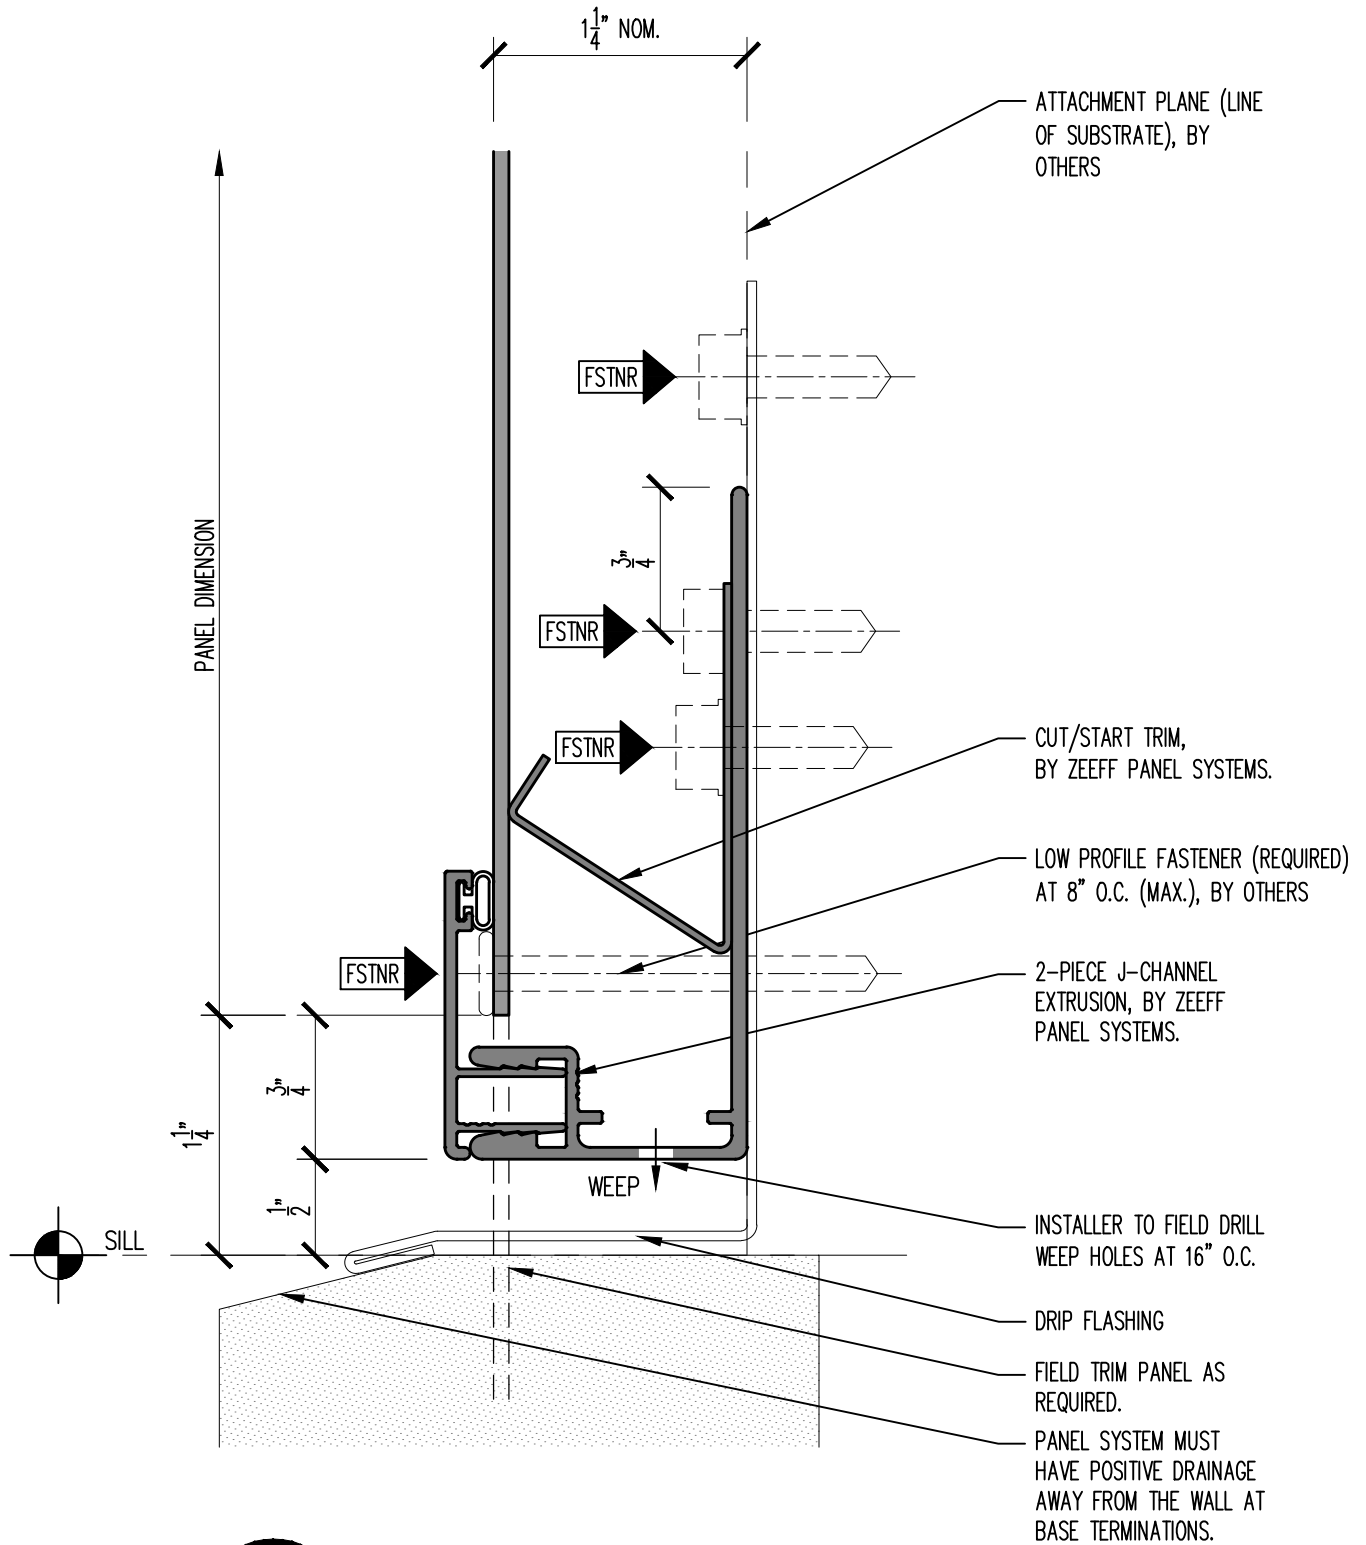

ORIGIN SERIES DESIGN GUIDE

CUT-TO-FIT INSTALLATION

3

PANEL BASE TERMINATION

SCALE: FULL