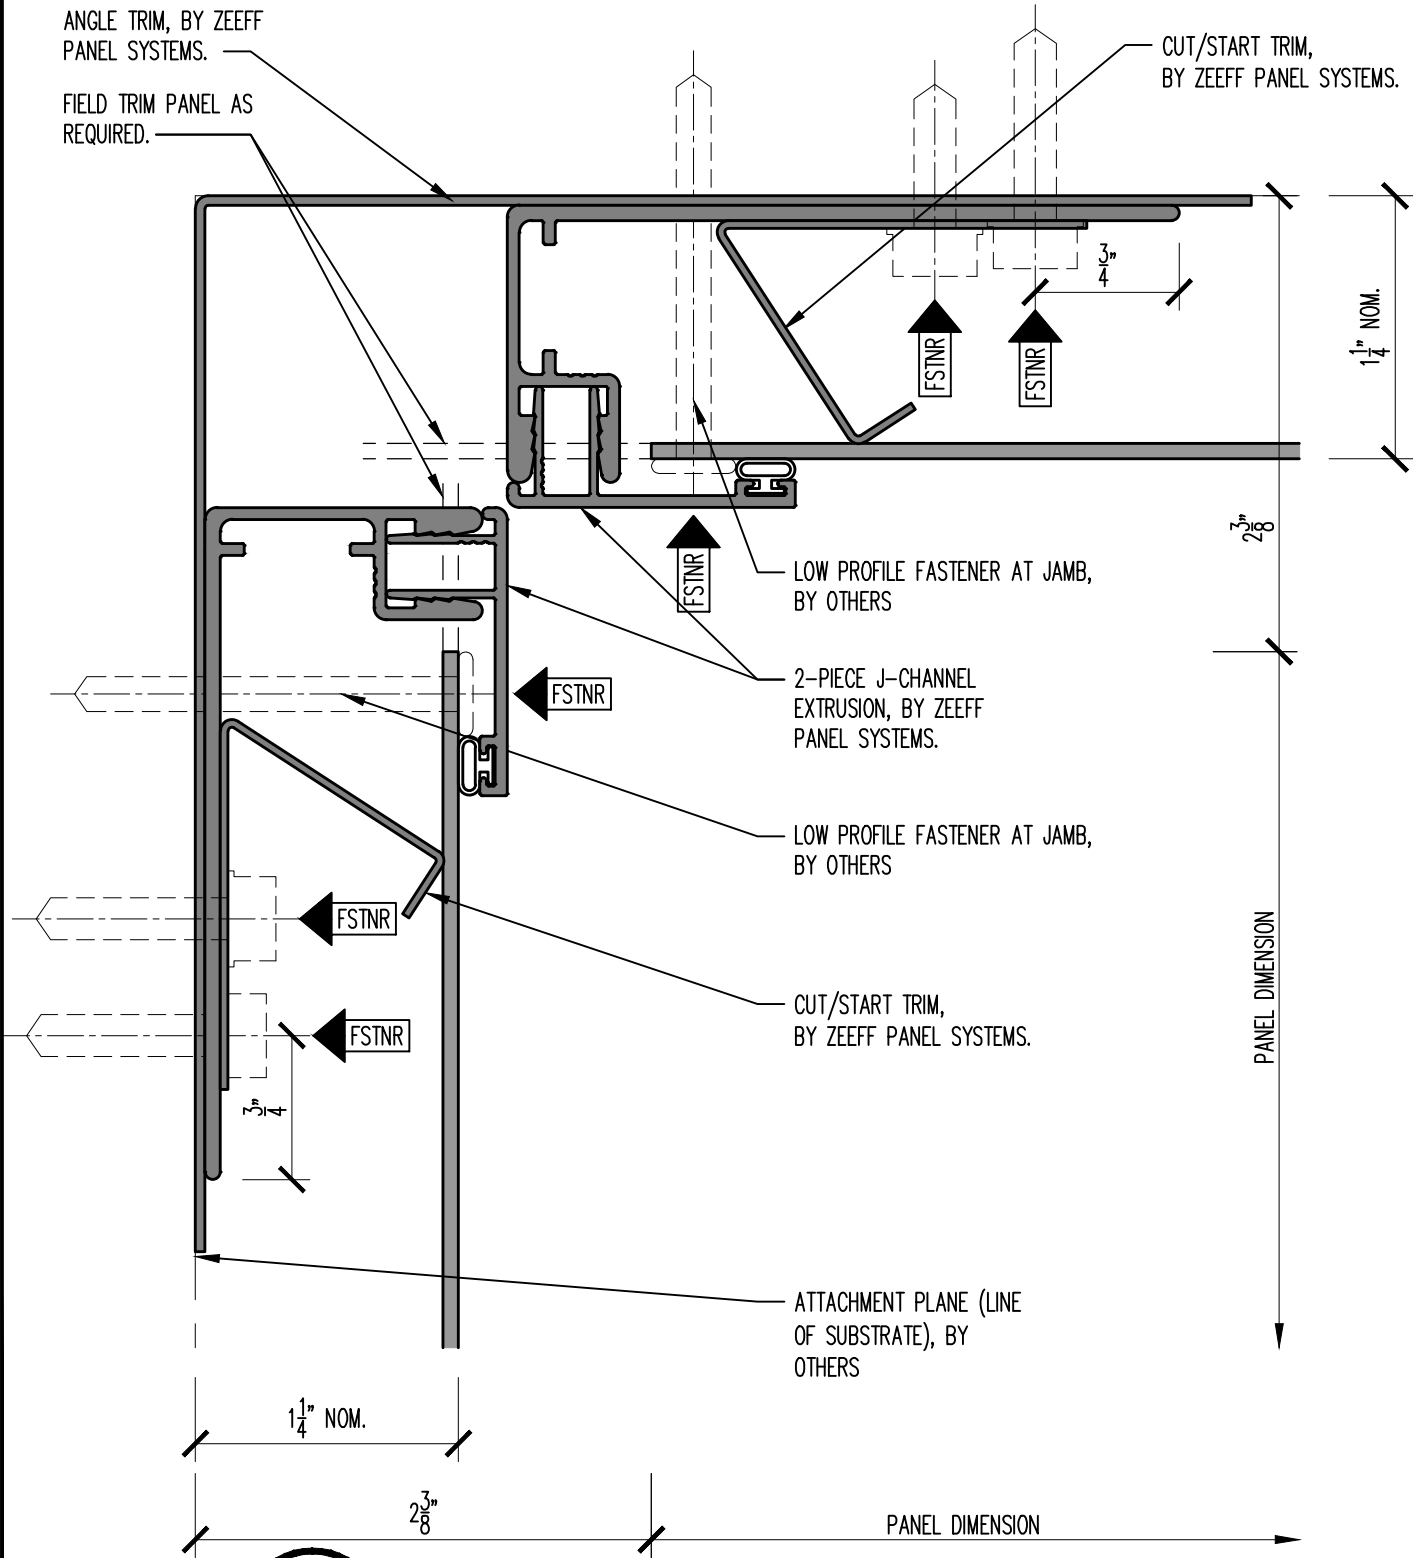

ORIGIN SERIES DESIGN GUIDE

CUT-TO-FIT INSTALLATION

7

90° INSIDE CORNER DETAIL

SCALE: FULL

INFO@ZEEFFPANELS.COM | WWW.ZEEFFPANELS.COM

FULLY TESTED: AAMA 508 | ASTM E330 | ASTM E283 | ASTM E1233 | ASTM E331 | AAMA 505.1

D07