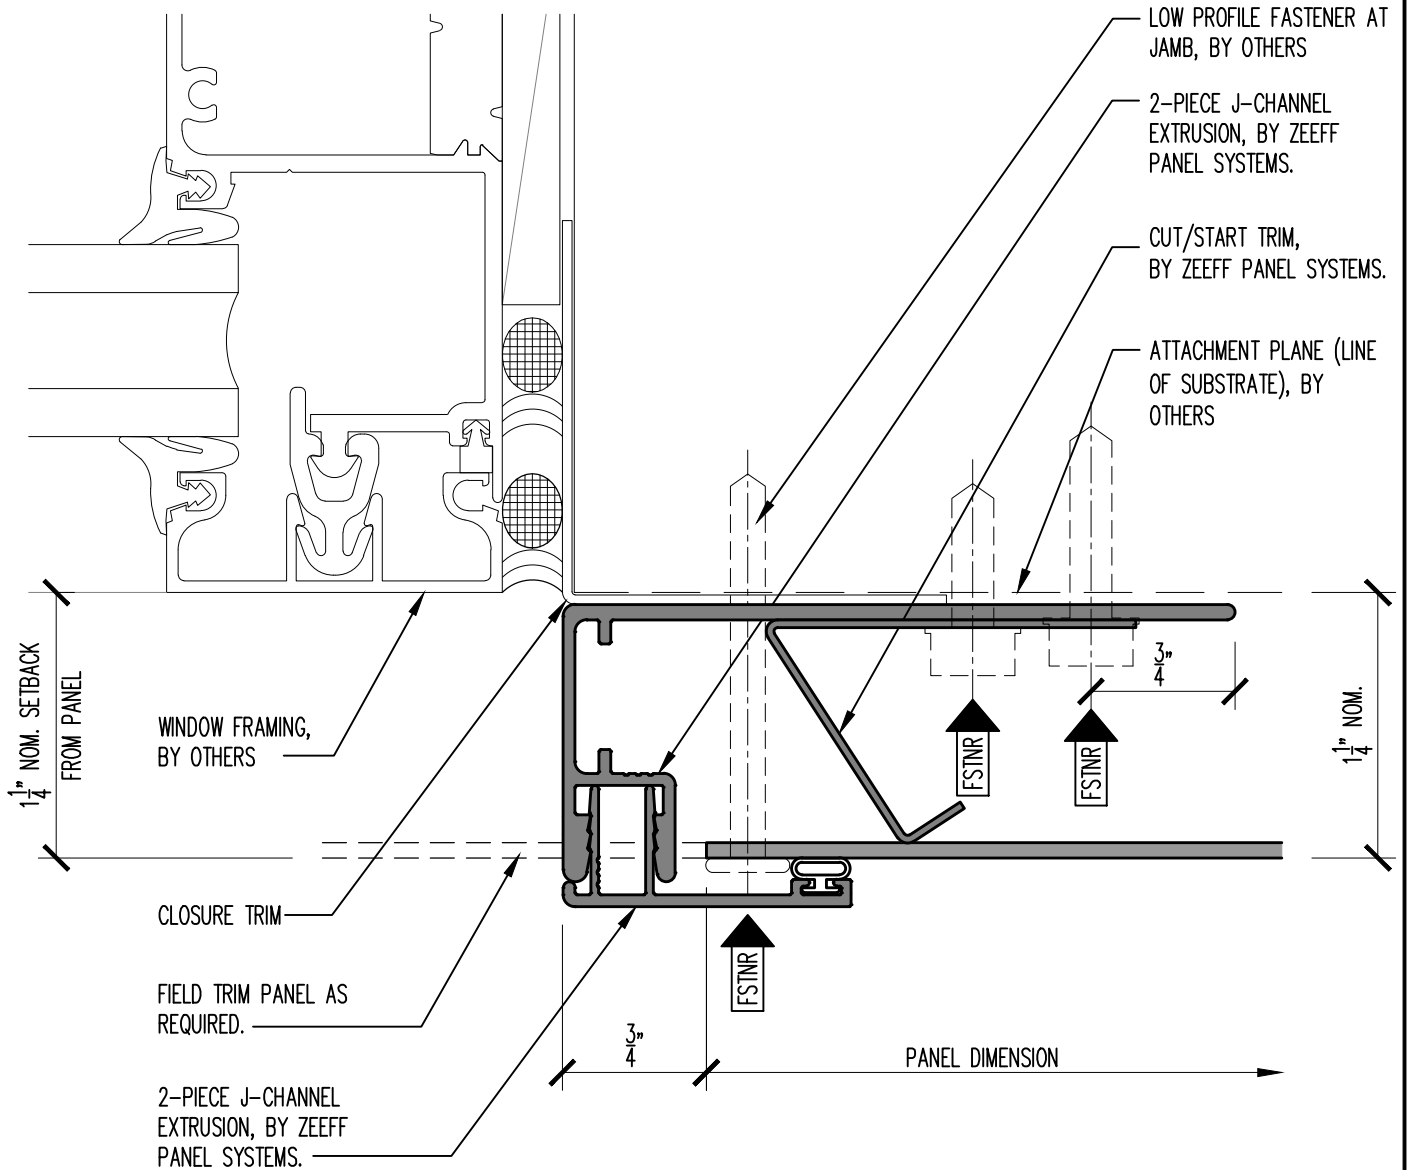

ORIGIN SERIES DESIGN GUIDE

CUT-TO-FIT INSTALLATION

PANEL JAMB DETAIL AT WINDOW / DOOR JAMB

SCALE: FULL