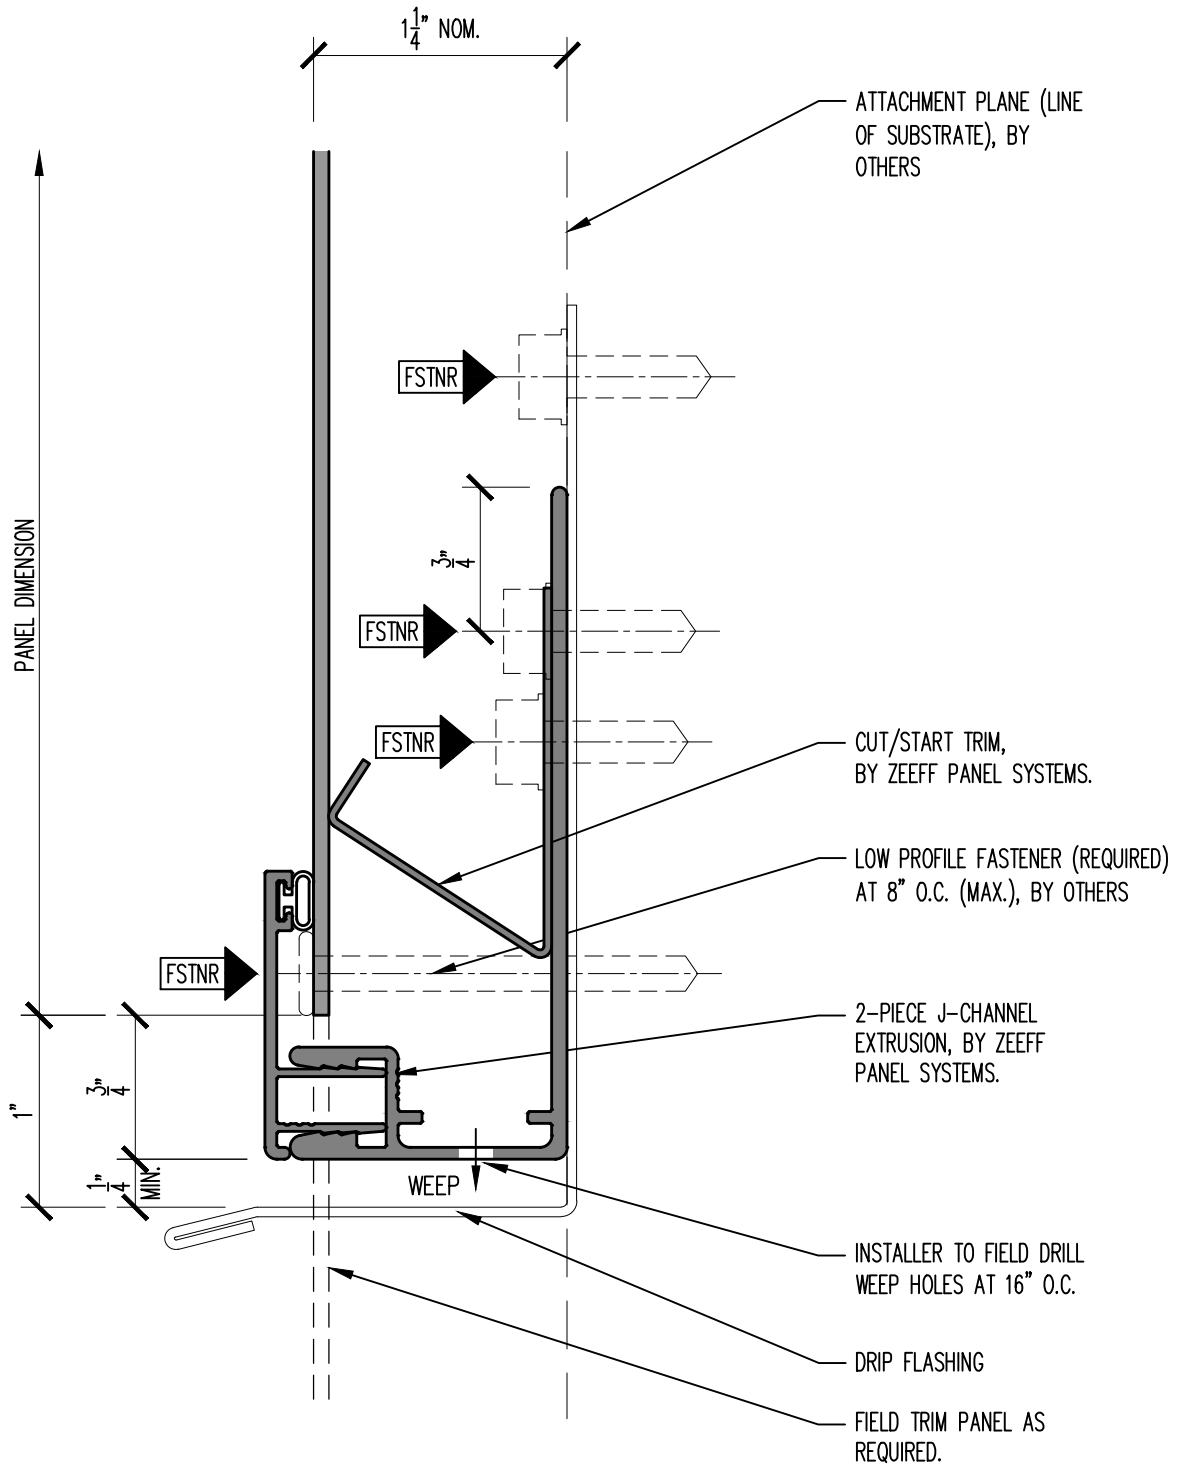

ORIGIN SERIES DESIGN GUIDE

CUT-TO-FIT INSTALLATION

12

PANEL BASE TERMINATION OVER ROOF

SCALE: FULL