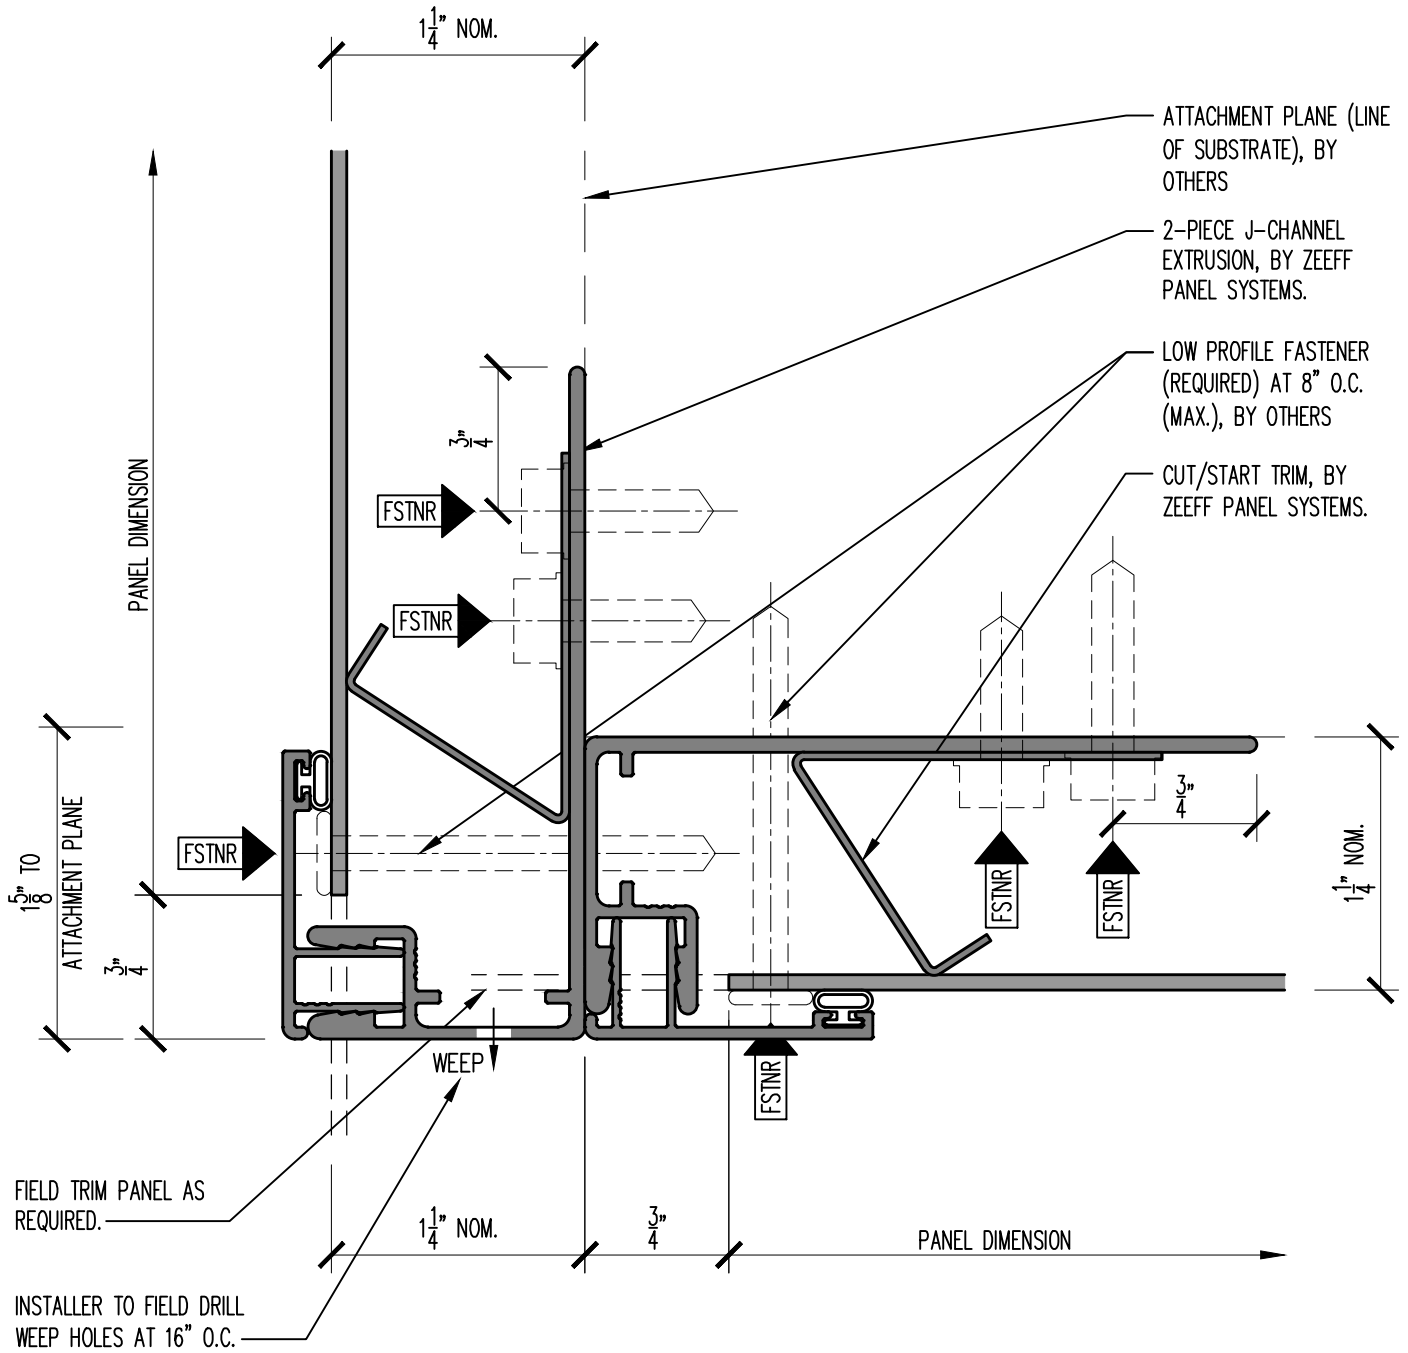

ORIGIN SERIES DESIGN GUIDE

CUT-TO-FIT INSTALLATION

13

FASCIA TO SOFFIT TRANSITION

SCALE: FULL