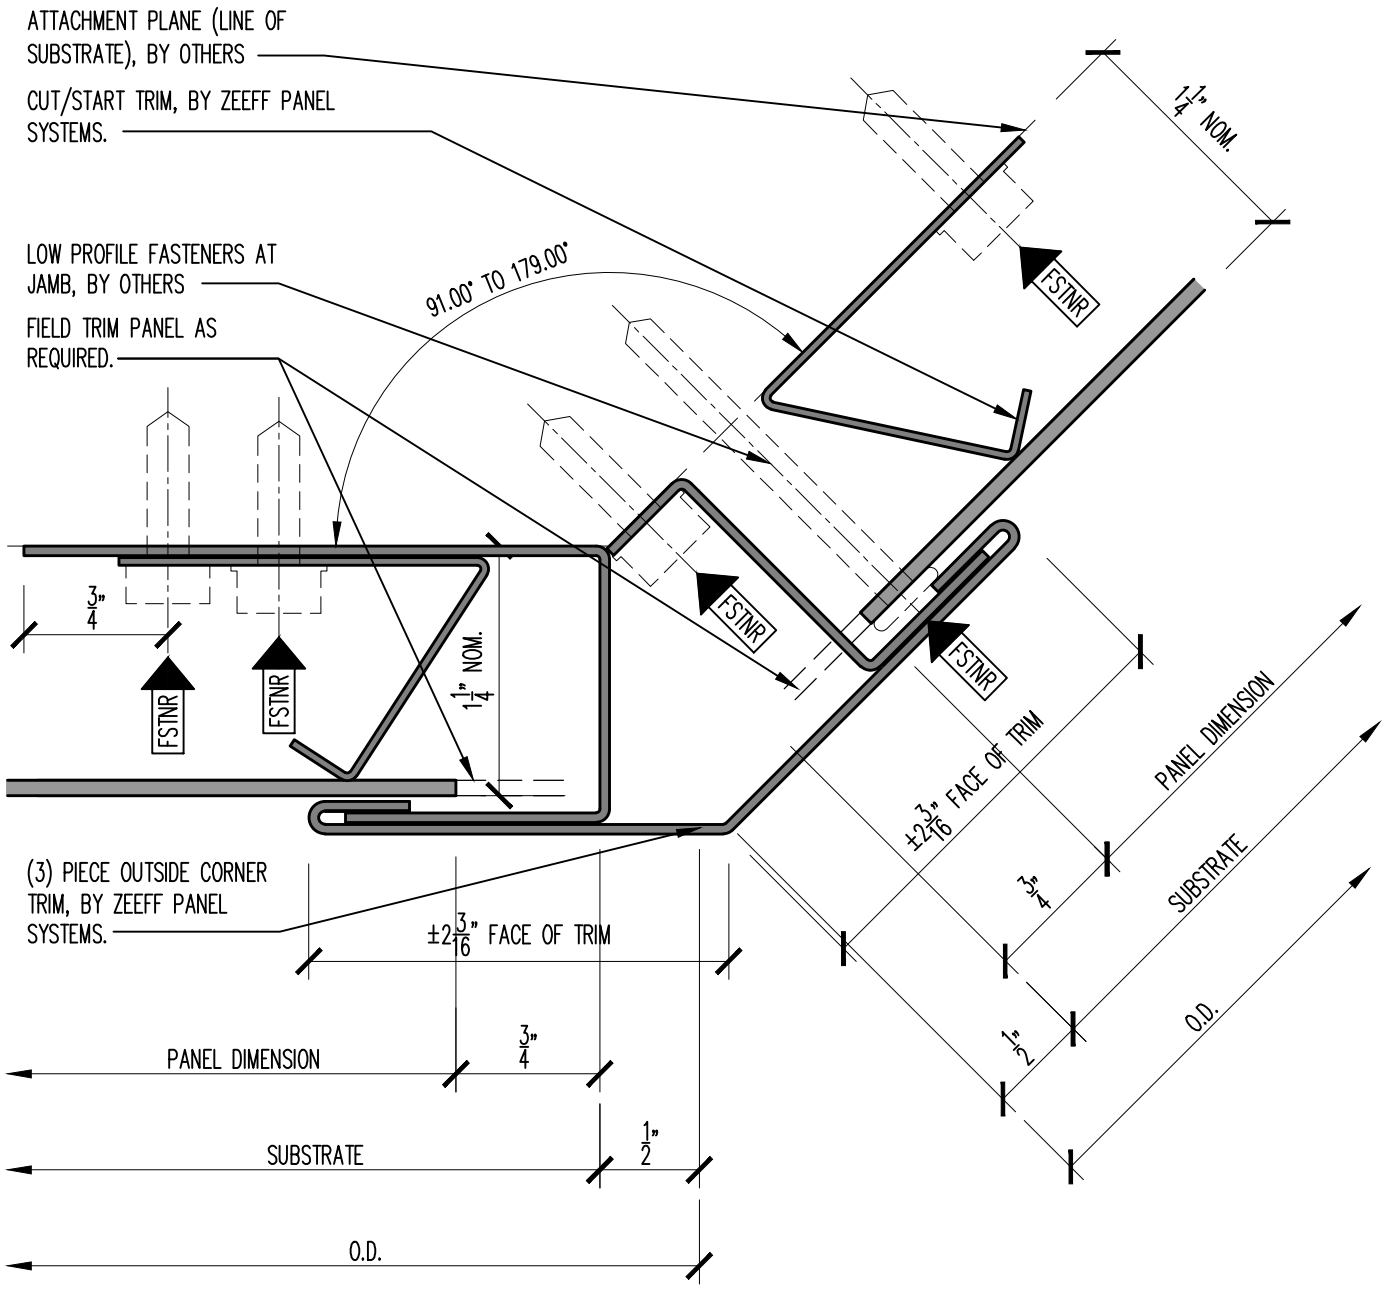

ORIGIN SERIES DESIGN GUIDE

CUT-TO-FIT INSTALLATION

(3) PIECE OUTSIDE CORNER TRIM, BY ZEEFF PANEL SYSTEMS.

22 NON-90° OUTSIDE CORNER DETAIL
SCALE: FULL