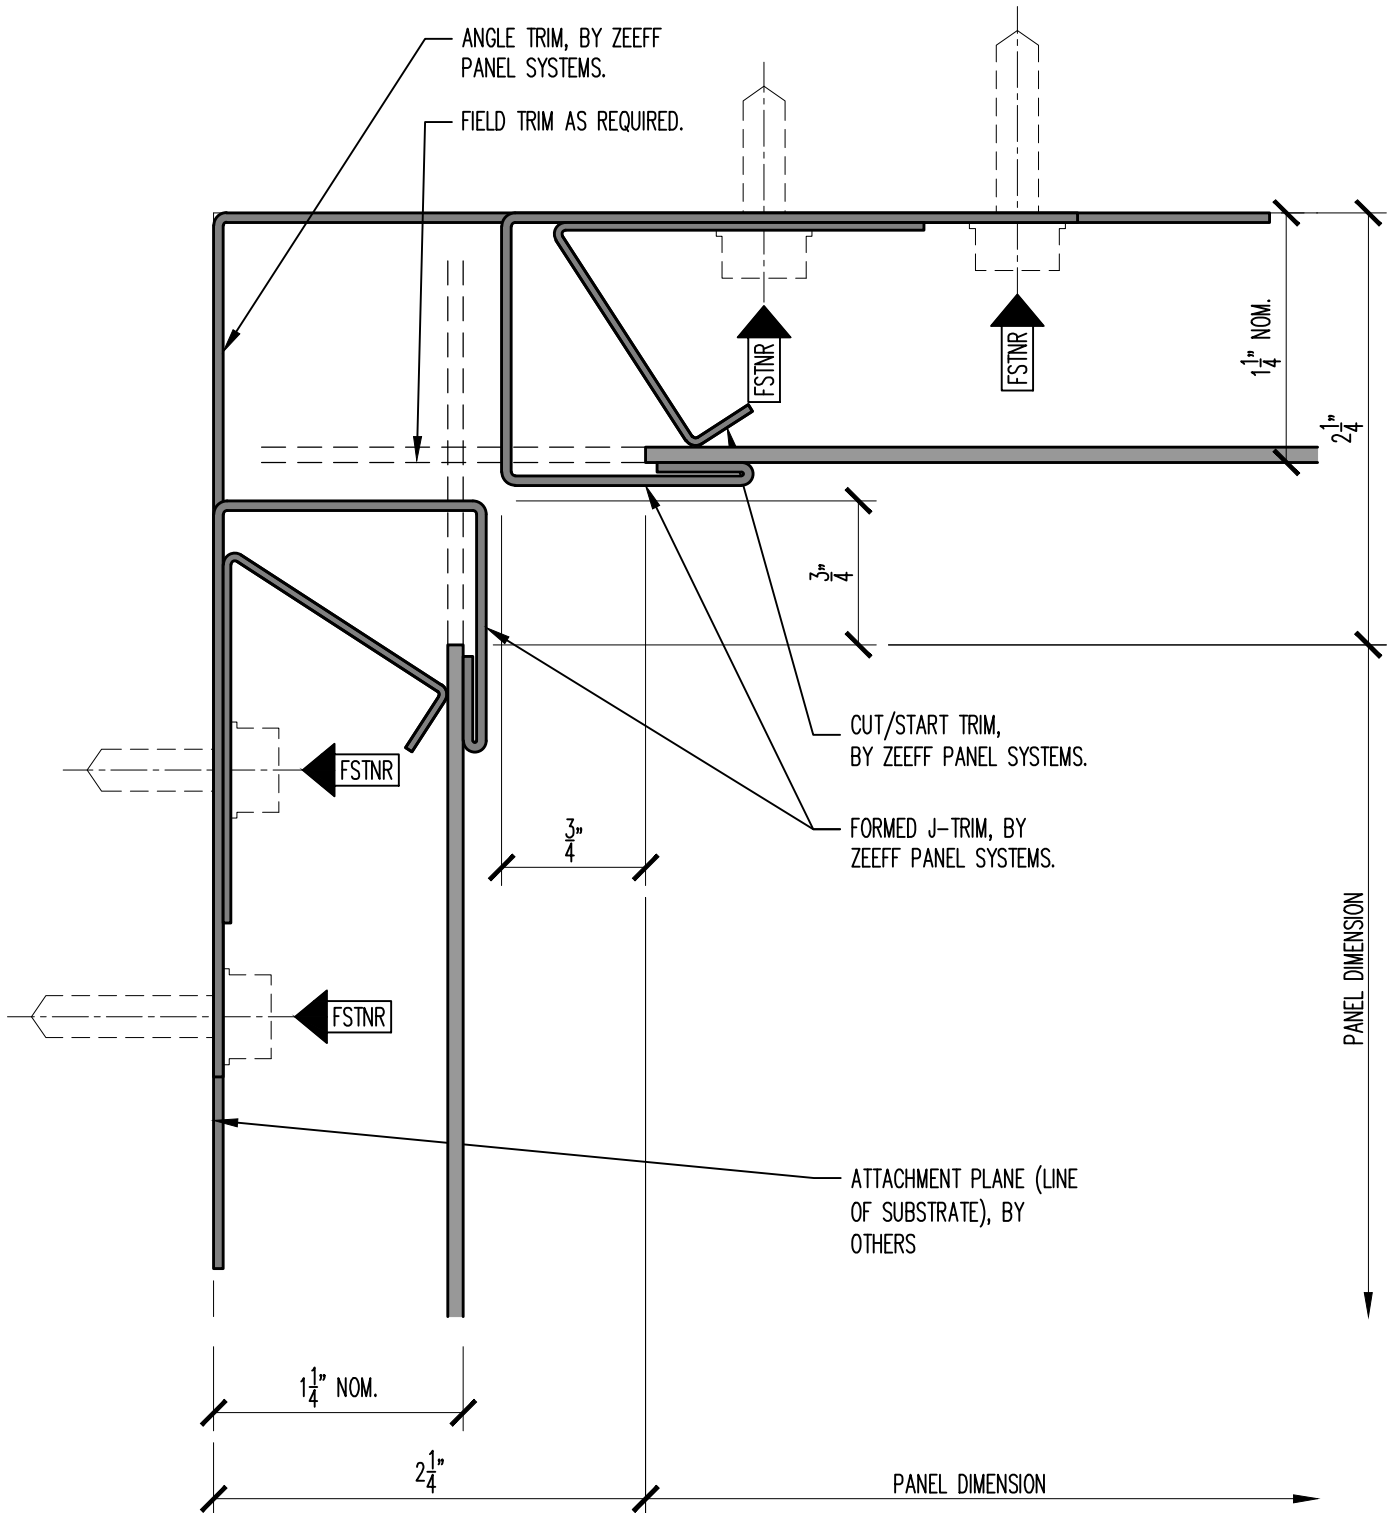

# ORIGIN SERIES DESIGN GUIDE

## FORMED TRIM INSTALLATION

**7** 90° INSIDE CORNER DETAIL  
SCALE: FULL