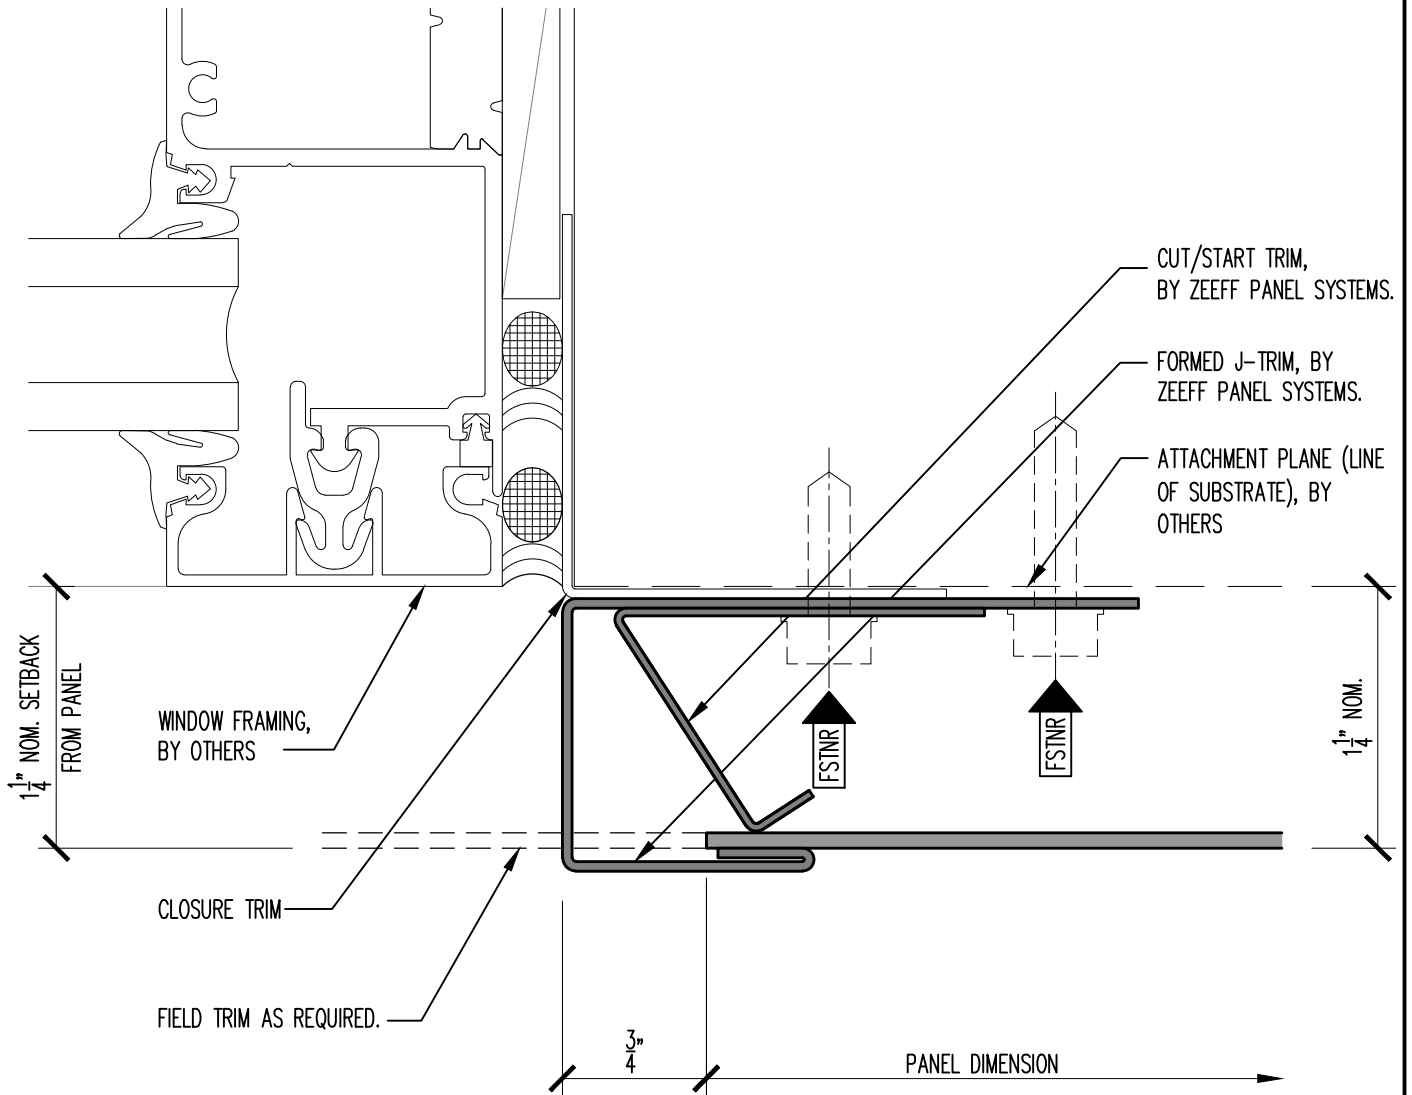

ORIGIN SERIES DESIGN GUIDE

FORMED TRIM INSTALLATION

9

PANEL JAMB DETAIL AT WINDOW / DOOR JAMB

SCALE: FULL